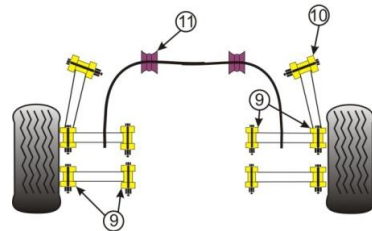

BMW MINI GEN 2 (R55,R56,R57)