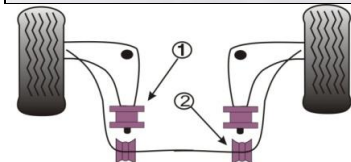

BMW MINI GEN 2 (R55,R56,R57)