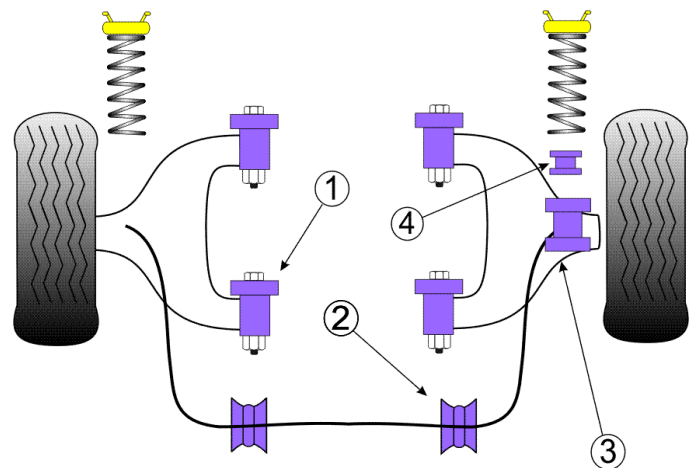

AUDI

80 & 90 Avant

1973 to 1996

1	Front Wishbone Bush for Steel Arm	
	PFF3-101	4 per car £14.25 ea

1	Front Wishbone Bush for Alloy Arm	
	PFF3-102	4 per car £15.35 ea

2	Front Anti Roll Bar Mount	
	PFF3-103-24	2 per car £14.25 ea
	PFF3-103-25	2 per car £14.25 ea

3	Front Outer Roll Bar Mount Lower *	
	PFF3-105	2 per car £10.95 ea

4	Front Outer Roll Bar Mount Upper *	
	PFF3-104	2 per car £10.95 ea

6	Rear Beam Front Location Bush **	
	PFR3-110	2 per car £20.85 ea
	PFR3-111	2 per car £20.85 ea

7	Rear Panhard Rod Bush	
	PFR3-109	2 per car £14.25 ea

KITS		
FRONT KIT*	inc 1*,2,3,4	£129.30
FRONT KIT*	inc 1**,2,3,4	£131.50
REAR KIT	inc 6,7	£70.20
1*=Steel arm 1** Alloy arm		

NOTES	
*Up to 1994 chassis no. 8B-L -003 791 Check front shock absorber after 1991 the anti roll bar may be linked to the wishbone with a metal joint so there is no outer anti roll bar mount	
**Up to 1992 Chassis No 8A-N-200-000 Use PFR3-110, 1992 on use PFR3-111	

Prices shown are GB Pounds plus VAT
All parts are priced individually
and should be ordered in the quantity
listed as "per car"

AUDI 80, 90 COUPE, CABRIO