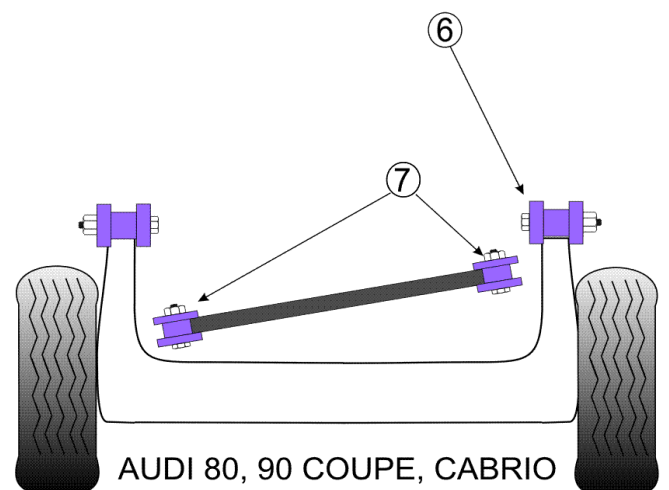

AUDI

80 & 90 Avant

1973 to 1996

1	Front Wishbone Bush for Steel Arm	
	PFF3-101	4 per car £14.25 ea

1	Front Wishbone Bush for Alloy Arm	
	PFF3-102	4 per car £15.35 ea

2	Front Anti Roll Bar Mount	
	PFF3-103-24	2 per car £14.25 ea
	PFF3-103-25	2 per car £14.25 ea

3	Front Outer Roll Bar Mount Lower *	
	PFF3-105	2 per car £10.95 ea

4	Front Outer Roll Bar Mount Upper *	
	PFF3-104	2 per car £10.95 ea

6	Rear Beam Front Location Bush **	
	PFR3-110	2 per car £20.85 ea
	PFR3-111	2 per car £20.85 ea

7	Rear Panhard Rod Bush	
	PFR3-109	2 per car £14.25 ea

KITS		
FRONT KIT*	inc 1*,2,3,4	£129.30
FRONT KIT*	inc 1**,2,3,4	£131.50
REAR KIT	inc 6,7	£70.20
1*=Steel arm 1** Alloy arm		

NOTES	
*Up to 1994 chassis no. 8B-L -003 791 Check front shock absorber after 1991 the anti roll bar may be linked to the wishbone with a metal joint so there is no outer anti roll bar mount	
**Up to 1992 Chassis No 8A-N-200-000 Use PFR3-110, 1992 on use PFR3-111	

Prices shown are GB Pounds plus VAT
All parts are priced individually
and should be ordered in the quantity
listed as "per car"

AUDI 80, 90 COUPE, CABRIO