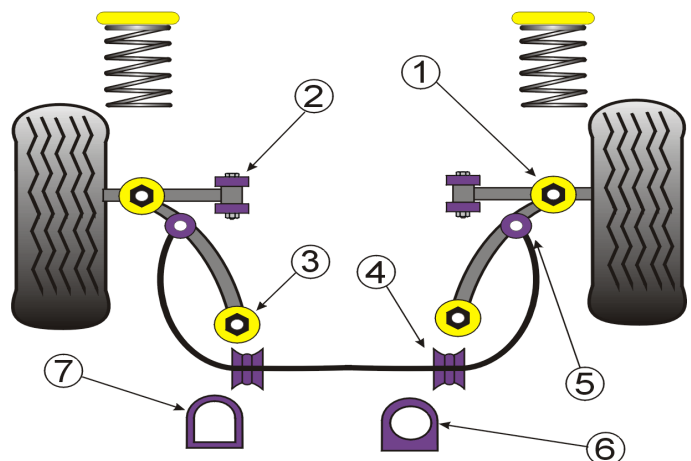

SAAB

900

1994 to 1998

1	Front Track Control Arm Outer Bush*		
	PFF66-301	2 per car	£20.85 ea
	PFF66-306	2 per car	£22.95 ea

2	Front Track Control Arm Inner Bush		
	PFF66-302	2 per car	£18.65 ea

3	Front Tie Bar rear Bush **		
	PFF66-303	2 per car	£24.15 ea

4	Front Anti Role Bar Mounting		
	PFF66-204-19	2 per car	£14.25 ea
	PFF66-204-22	2 per car	£14.25 ea
	PFF66-204-24	2 per car	£14.25 ea

5	Front Anti Roll Bar Drop Link Bush		
	PFF66-310	2 per car	£7.65 ea

6	Steering Rack Mounting Round Type		
	PFF66-411	1 per car	£18.65 ea

7	Steering Rack Mounting Flat Bottom		
	PFF66-412	1 per car	£18.65 ea

8	Rear Axle Mounting Bush		
	PFR66-315	2 per car	£18.65 ea

NOTES

*PFF66-301 fits models produced between 1995 to 1998 and measures 58mm diameter it does not fit 1994 models, for models produced in 1994 use PFF66-306 which is a smaller bush measuring 45mm diameter.

** PFF66-303 does not fit the 1994 models, fits models from 1995 to 1998

Prices shown are GB Pounds plus VAT
All parts are priced individually and should be ordered in the quantity listed as "per car"

SAAB 900 1994-98