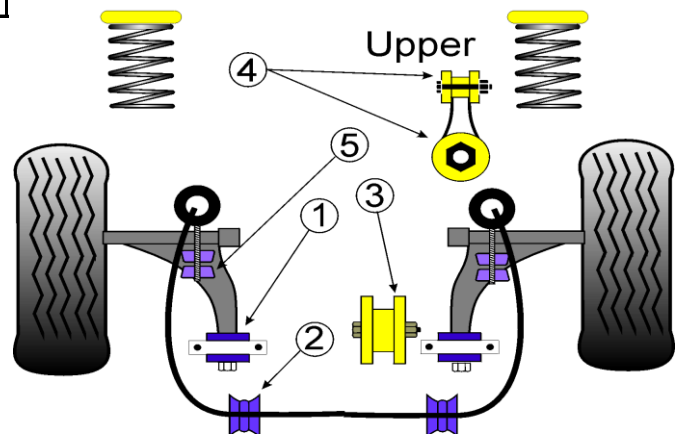

SAAB

9000

1985 - 1998

1	Front Wishbone Rear Bush		
	PFF66-101	2 per car	£20.85 ea

2	Front Roll Bar Bush		
	PFF66-102-18	2 per car/18mm	£14.25 ea
	PFF66-102-19	2 per car/19mm	£14.25 ea

3	Gearbox Mounting*		
	PFF66-120	1 per car	£20.85 ea
	PFF66-121	1 per car	£36.25 ea

4	Upper Engine Mounting Kit		
	PFF66-125	1 per car	£40.65 ea

5	Front Roll Bar Drop Link Bushes		
	PFF66-105	2 per car	£7.65 ea

6	Rear Roll Bar Bush		
	PFR66-107-18	2 per car/18mm	£14.25 ea
	PFR66-304-19	2 per car/19mm	£14.25 ea

KITS	

NOTES	* PFF66-120 fits cars upto 1993 fitted with a manual gearbox. PFF66-121 fits cars from 1994 with a manual gearbox, also cars fitted with an automatic gearbox 1985 to 1998.

Prices shown are GB Pounds plus VAT
All parts are priced individually and should be ordered in the quantity listed as "per car"