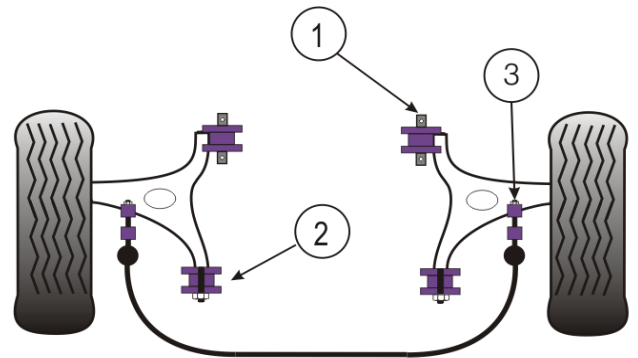

ALFA ROMEO

164 V6 & TWIN SPARK

1987 - 1992

1	Front Lower Arm Front Bush		
	PFF1-601	2 per car	£14.25 ea

2	Front Lower Arm rear bush		
	PFF1-602	2 per car	£19.75 ea

3	Front Anti-Roll Bar End Link Mount		
	PFF1-603	2 per car	£7.65 ea

4	Rear Tie Bar To Hub Bush		
	PFR1-604	2 per car	£14.25 ea

5	Rear Tie Bar To Chassis Bush		
	PFR1-608	2 per car	£14.25 ea

6	Engine Mounting Large Bush		
	PFF1-605	1 per car	£18.65 ea

7	Engine Mounting Small Bush (V6)		
	PFF1-606	1 per car	£14.25 ea

8	Engine Mounting Small Bush (T-Spark)		
	PFF1-607	1 per car	£14.25 ea

KITS			
FRONT KIT	inc 1,2,3	£83.30	
REAR KIT	inc 4,5	£57.00	
FULL KIT		£140.30	
(not including engine mounts)			

NOTES	
OE Part Numbers	
PFR1 - 604	OE:82315794
PFF1 - 605	OE: 60513416
PFF1 - 607	OE: 60512737

Prices shown are GB Pounds plus VAT
All parts are priced individually
and should be ordered in the quantity
listed as "per car"

ALFA 164