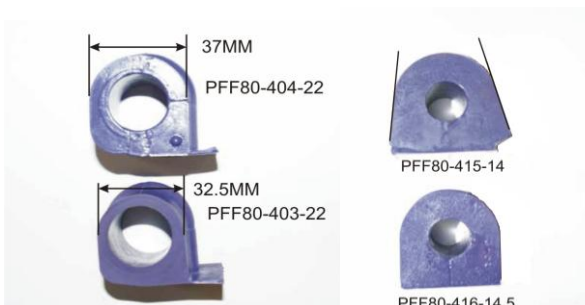

VAUXHALL/OPEL

VAUXHALL CAVALIER Gsi with independent rear suspension VAUXHALL CAVALIER 4WD OPEL VECTRA "A" 1989 1995

1	Front Lower Wishbone Front Bush		
	PFF80-401	2 per car	£17.55 ea

2	Front Lower Wishbone Rear Bush		
	PFF80-402	2 per car	£17.55 ea

3	Front Anti Roll Bar Mount*		
	PFF80-403-20	2 per car	£10.95 ea
	PFF80-403-22	2 per car	£10.95 ea
	PFF80-403-24	2 per car	£10.95 ea
	PFF80-404-22	2 per car	£10.95 ea

4	Front Eye Bolt Mounting Bush		
	PFF80-408	2 per car	£10.95 ea

5	Front Anti Roll Bar Eye Bolt Bush		
	PFF80-409-20	2 per car	£10.95 ea
	PFF80-409-22	2 per car	£10.95 ea
	PFF80-409-24	2 per car	£10.95 ea

6	Rear Trailing Arm Bush **		
	PFR80-440	4 per car	£18.65 ea
	PFR80-440MLK	2 per car	£18.65 ea

7	Rear Anti Roll Bar Mount***		
	PFR80-415-15	2 per car/15mm	£12.05 ea
	PFR80-415-18	2 per car/18mm	£12.05 ea
	PFR80-416-14.5	2 per car/14.5mm	£12.05 ea

NOTES	*PFF80-404-22 Front Anti Roll Bar Mount FITS 37MM WIDTH BRACKET		
	***PFR80-416-14.5 REAR ANTI ROLL BAR MOUNT HAS PARALLEL SIDES