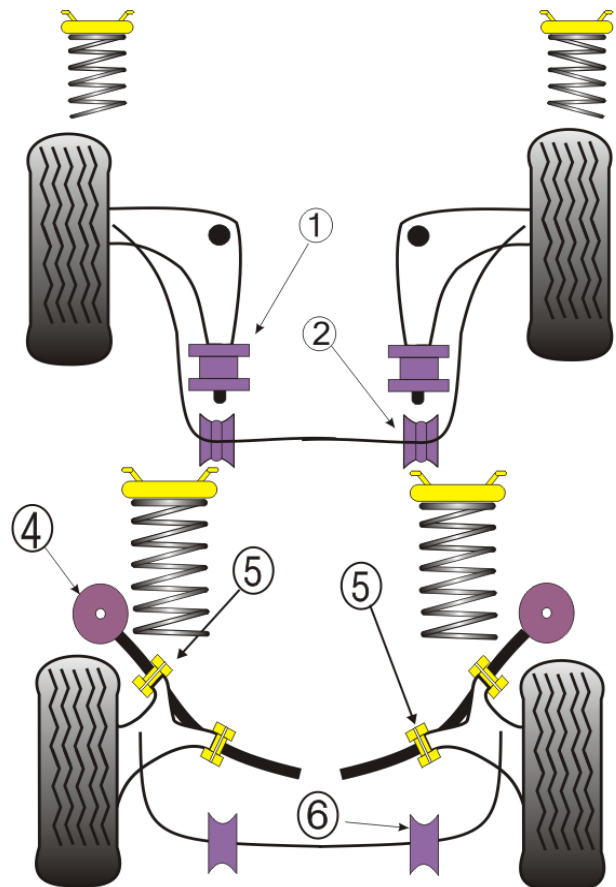

BMW

E36 3 SERIES COMPACT

1	Front Lower Wishbone Rear Bush *		
	PFF5-301	2 per car	£17.55 ea
	PFF5-303	eccentric	£20.85 ea

2	Front Anti Roll Bar Mounting **		
	PFF5-310-23	2 per car	£14.25 ea
	PFF5-310-24	2 per car	£14.25 ea
	PFF5-310-25	2 per car	£14.25 ea

4	Rear Beam Bush		
	PFR5-311	2 per car	£29.65 ea

5	Rear Trailing Arm Outer Bush		
	PFR5-309	2 per car	£20.85 ea
	Rear Trailing Arm Inner Bush		
	PFR5-309	2 per car	£20.85 ea

6	Rear Roll Bar Mounting Bush **		
	PFR5-308-12	2 per car	£14.25 ea
	PFR5-308-14	2 per car	£14.25 ea
	PFR5-308-16	2 per car	£14.25 ea
	PFR5-308-18	2 per car	£14.25 ea

NOTES

* PFF5-303 is an eccentric bush for the M3 or where increased castor is required
** Please check front and rear roll bar size before ordering

Prices shown are GB Pounds plus VAT
All parts are priced individually and should be ordered in the quantity listed as "per car"