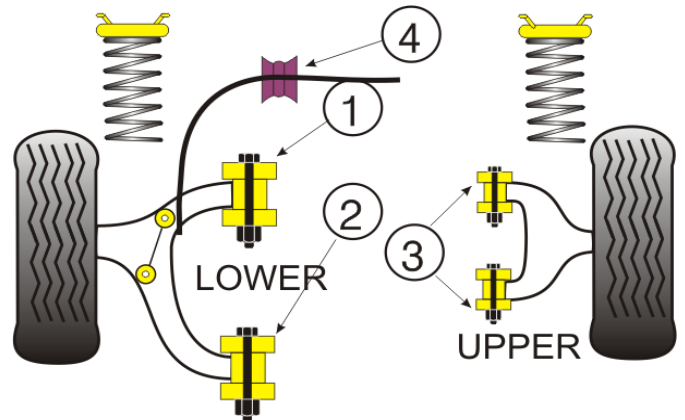

MAZDA

MX5

Mk1 (1989-1998), Mk2 (1998-2005), EUNOS, MIATA

1	Front Lower Wishbone Front Bush	
	PFF36-101	2 per car £17.55 ea

2	Front Lower Wishbone Rear Bush	
	PFF36-102	2 per car £17.55 ea

3	Front Upper Wishbone Bush	
	PFF36-103	4 per car £15.35 ea

4	Front Anti Roll Bar Mounting Bush	
	PFF36-105-20	2 per car/20mm £10.95 ea

6	Rear Lower Inner Wishbone Bush	
	PFR36-110	4 per car £17.55 ea

7	Rear Lower Outer Wishbone Bush	
	PFR36-111	4 per car £16.45 ea

8	Rear Upper Wishbone Bush Inner	
	PFR36-112	4 per car £16.45 ea

9	Rear Roll Bar Mounting Bush	
	PFR36-115-11	2 per car/11mm £10.95 ea

10	Rear Upper Wishbone Bush Outer	
	PFR36-112	2 per car £16.45 ea

EX	Exhaust Mountings	
	EXH005	£5.45 ea

KITS		
FRONT KIT	inc 1,2,3,4	£153.50
REAR KIT	inc 6,7,8,9,10	£256.60
FULL KIT		£410.10

NOTES		

Prices shown are GB Pounds plus VAT
All parts are priced individually
and should be ordered in the quantity
listed as "per car"

MAZDA MX5 up to 1998

See application lists
for exact specifications