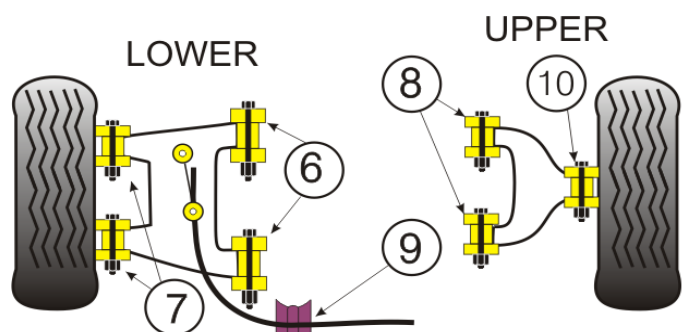

MAZDA

MX5

Mk1 (1989-1998), Mk2 (1998-2005), EUNOS, MIATA

1	Front Lower Wishbone Front Bush	
	PFF36-101	2 per car £17.55 ea

2	Front Lower Wishbone Rear Bush	
	PFF36-102	2 per car £17.55 ea

3	Front Upper Wishbone Bush	
	PFF36-103	4 per car £15.35 ea

4	Front Anti Roll Bar Mounting Bush	
	PFF36-105-20	2 per car/20mm £10.95 ea

6	Rear Lower Inner Wishbone Bush	
	PFR36-110	4 per car £17.55 ea

7	Rear Lower Outer Wishbone Bush	
	PFR36-111	4 per car £16.45 ea

8	Rear Upper Wishbone Bush Inner	
	PFR36-112	4 per car £16.45 ea

9	Rear Roll Bar Mounting Bush	
	PFR36-115-11	2 per car/11mm £10.95 ea

10	Rear Upper Wishbone Bush Outer	
	PFR36-112	2 per car £16.45 ea

EX	Exhaust Mountings	
	EXH005	£5.45 ea

KITS		
FRONT KIT	inc 1,2,3,4	£153.50
REAR KIT	inc 6,7,8,9,10	£256.60
FULL KIT		£410.10

NOTES		

Prices shown are GB Pounds plus VAT
All parts are priced individually
and should be ordered in the quantity
listed as "per car"

MAZDA MX5 up to 1998

See application lists
for exact specifications