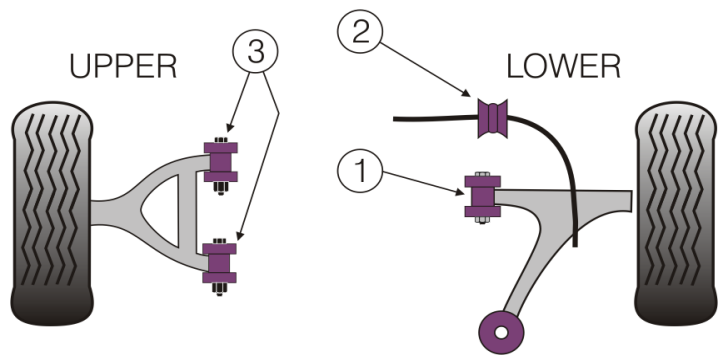

MAZDA

MX5 MK 3 (2005 on)

1	Front Lower Wishbone Front Bush		
	PFF36-401	2 per car	£20.85 ea

2	Front Antiroll Bar Bush		
	PFF36-402-21	2 per car / 21mm	£15.35 ea

3	Front Upper Wishbone Bush		
	PFF36-403	4 per car	£19.75 ea

4	Rear Trailing Arm Rear Bush		
	PFR36-404	2 per car	£19.75 ea

5	Rear Trailing Arm Front Bush		
	PFR36-405	2 per car	£19.75 ea

6	Rear Track Control Arm Inner Bush		
	PFR36-406	2 per car	£19.75 ea

7	Rear Link Arm Inner Bush		
	PFR36-407	2 per car	£19.75 ea

8	Rear Antiroll Bar Bush		
	PFR36-408-12	2 per car/12mm	£15.35 ea

9	Rear Upper Forward Link Arm Inner Bush		
	PFR36-409	2 per car	£18.65 ea

10	Rear Upper Rear Link Arm Inner Bush		
	PFR36-410	2 per car	£18.65 ea

11	Rear Diff Carrier Bracket Bush		
	PFR36-411	2 per car	£22.95 ea

KITS

NOTES

Check rollbar diameter before ordering

Prices shown are GB Pounds plus VAT
All parts are priced individually
and should be ordered in the quantity
listed as "per car"

MAZDA MX5
(2005 on)