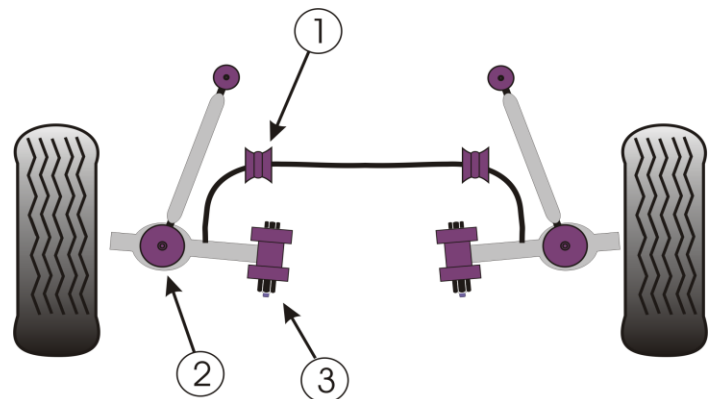

### NOTES

\*Check rollbar sizes before ordering  
GT3 uses 27mm Anti Roll Bar Bush

Prices shown are GB Pounds plus VAT

All parts are priced individually  
and should be ordered in the quantity  
listed as "per car"