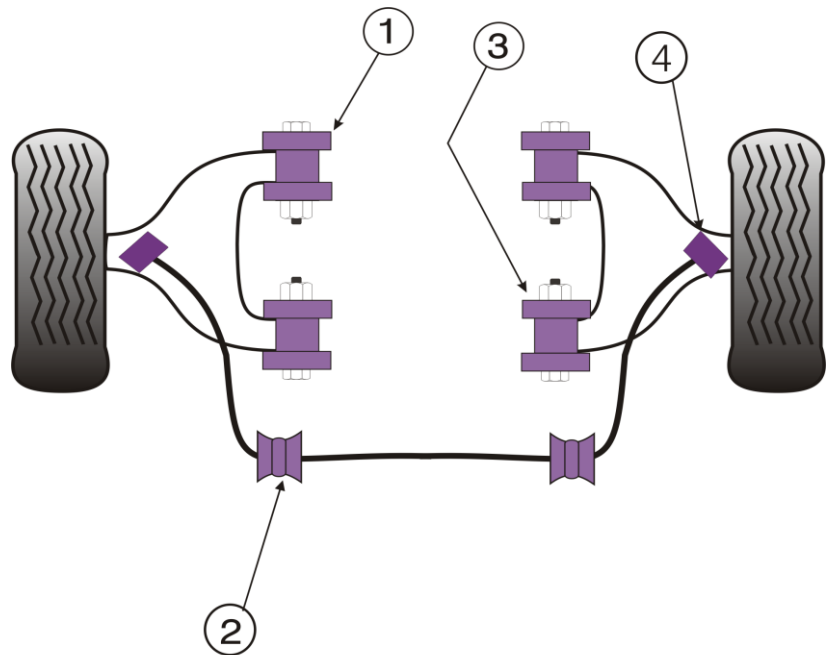

# RENAULT 21 Inc Turbo

<b>1</b>	<b>Front Lower Wishbone Front Bush (long)</b>	
	PFF60-601-ORG	2 per car £17.55 ea

<b>2</b>	<b>Front Anti Roll Bar Bush*</b>	
	PFF60-602-23	2 per car/23mm £15.35 ea
	PFF60-602-25	2 per car/25mm £15.35 ea

<b>3</b>	<b>Front Lower Wishbone Rear Bush (short)</b>	
	PFF60-603-ORG	2 per car £17.55 ea

<b>4</b>	<b>Front Anti Roll Bar To Arm Bush*</b>	
	PFF60-604-22	2 per car £12.95 ea

<b>KITS</b>	

<b>NOTES</b>	*Please measure the anti roll bar and order the correct size.

Prices shown are GB Pounds plus VAT  
All parts are priced individually and should be ordered in the quantity listed as "per car"

21 inc Turbo