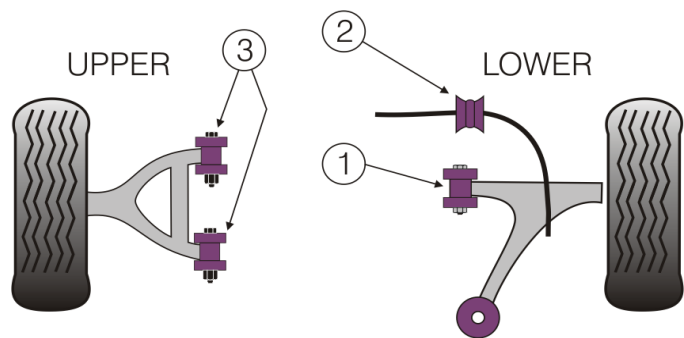

MAZDA

RX8

1	Front Lower Wishbone Front Bush		
	PFF36-401	2 per car	£20.85 ea

2	Front Antiroll Bar Bush		
	PFF36-402-26	2 per car / 26.5mm	£15.35 ea

3	Front Upper Wishbone Bush		
	PFF36-503	4 per car	£20.85 ea

4	Rear Trailing Arm Rear Bush		
	PFR36-404	2 per car	£19.75 ea

5	Rear Trailing Arm Front Bush		
	PFR36-405	2 per car	£19.75 ea

6	Rear Track Control Arm Inner Bush		
	PFR36-506	2 per car	£19.75 ea

7	Rear Link Arm Inner Bush		
	PFR36-507	2 per car	£19.75 ea

8	Rear Antiroll Bar Bush		
	PFR36-115-16	2 per car/16mm	£15.35 ea

9	Rear Upper Forward Link Arm Inner Bush		
	PFR36-509	2 per car	£18.65 ea

10	Rear Upper Rear Link Arm Inner Bush		
	PFR36-410	2 per car	£18.65 ea

11	Rear Diff Carrier Bracket Bush		
	PFR36-411	2 per car	£22.95 ea

KITS

NOTES

Check rollbar diameter before ordering

Prices shown are GB Pounds plus VAT
All parts are priced individually
and should be ordered in the quantity
listed as "per car"

MAZDA RX8