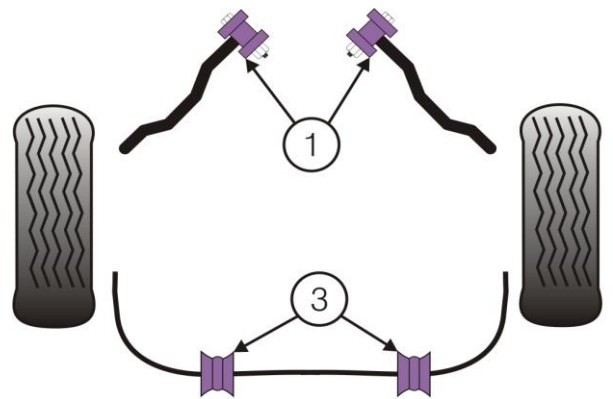

BMW

X5 E53

(1998-2006)

1	Radius Arm To Chassis Bush		
	PFF5-901	2 per car	£29.95 ea

3	Front Anti Roll Bar To Chassis Bush		
	PFF5-905-29	2 per car 29mm	£18.95 ea

4	Rear Subframe To Chassis Bush		
	PFR5-908	4 per car	£66.95 ea

5	Rear Anti Roll Bar Mounting Bush		
	PFR5-4609-22	2 per car / 22mm	£17.55 ea
	PFR5-4609-23.5	2 per car / 23.5mm	£17.55 ea

KITS	
Front kit (inc 1,2)	£97.80
Rear kit (inc 4,5)	£302.90

NOTES	
Check all anti roll bar sizes before ordering	

Prices shown are GB Pounds plus VAT
All parts are priced individually
and should be ordered in the quantity
listed as "per car"