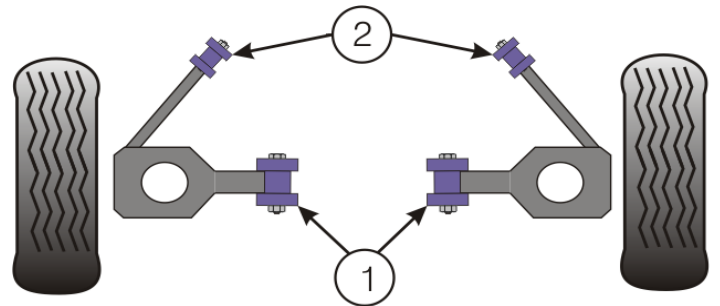

Prices shown are GB Pounds plus VAT

All parts are priced individually
and should be ordered in the quantity
listed as "per car"

ALFA 75