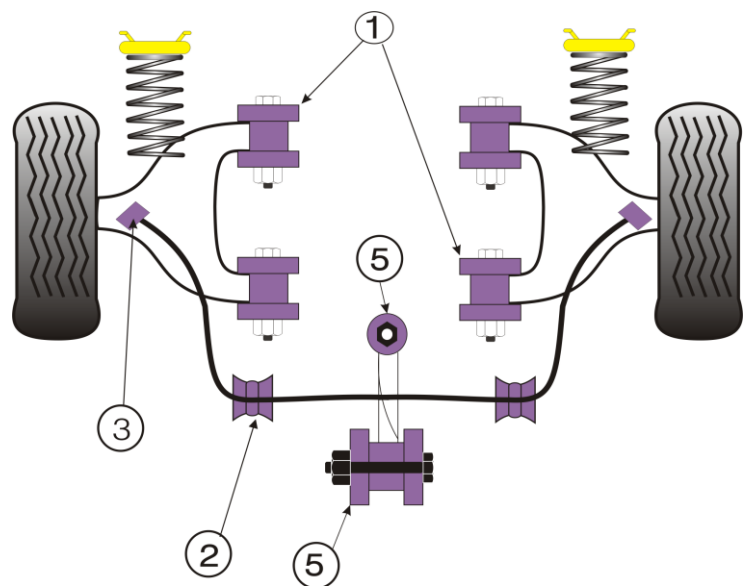

RENAULT

CLIO II inc 172 & 182

1	Front Lower Wishbone Bush		
	PFF60-301	4 per car	£15.35 ea

2	Front Anti Roll Bar Inner Mount		
	PFF60-202-23	2 per car/23mm	£10.95 ea
	PFF60-202-25	2 per car/25mm	£10.95 ea

3	Front Anti Roll Bar Outer Mount*		
	PFF60-207-22	2 per car/22mm*	£10.95 ea
	PFF60-207-23	2 per car/23mm*	£10.95 ea

5	Dogbone Engine Mount Kit		
	Fits Petrol Sport 172 and 182 Only		
	PFF60-211K	1 per car	£36.25 ea

KITS		
FRONT KIT	inc 1,2,3	£105.20

NOTES	
No Rear Bushes Available	
Each front arm is over £50, so once again powerflex bushes save money	
* CLIO II & 172 uses 22mm 182 uses 23mm, Please check sizes before ordering	

Prices shown are GB Pounds plus VAT
All parts are priced individually and should be ordered in the quantity listed as "per car"

Renault Clio II
inc 172 & 182