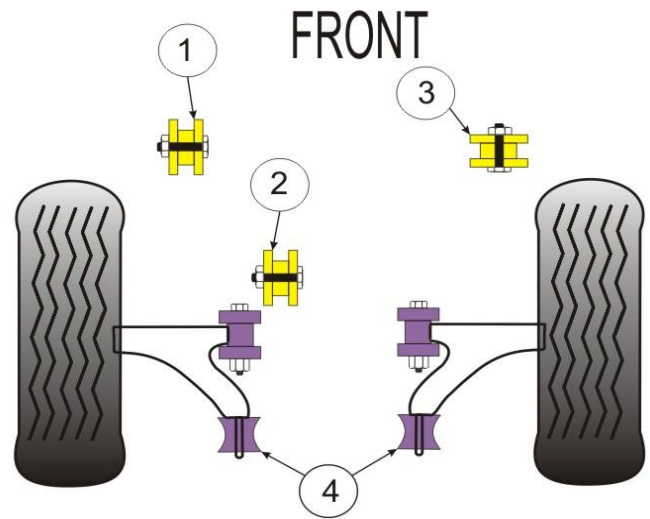

TOYOTA STARLET TURBO FWD

1	Front Gearbox Mount Bush		
	PFF76-420	1 per car	£28.55 ea

2	Rear Gearbox Mount Bush		
	PFF76-421	1 per car	£29.65 ea

3	Front Engine Mount		
	PFF76-422	1 per car	£28.55 ea

4	Front Wishbone Rear Anti Lift Kit		
	PFF76-402K	1 per car	£66.95 ea

KITS	

NOTES	PFF76-402K comprises of 2 bushes, brackets and bolts enough parts for 1 car.

Prices shown are GB Pounds plus VAT
All parts are priced individually and should be ordered in the quantity listed as "per car"

Toyota Starlet Turbo