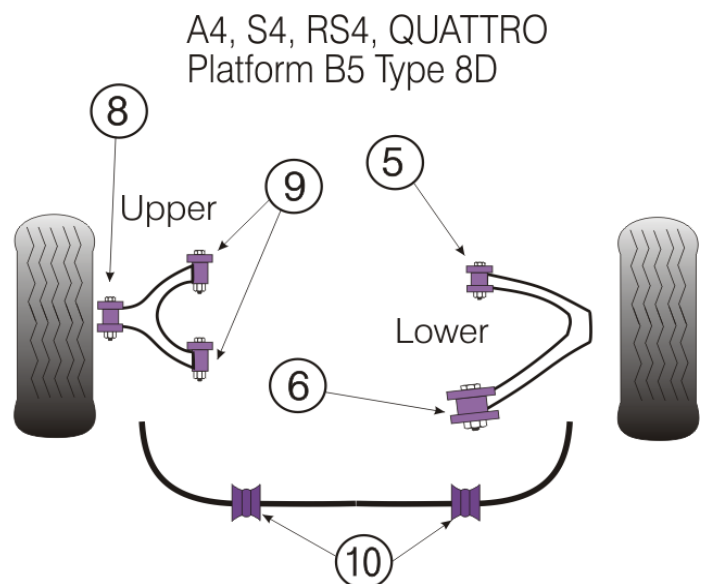

6	Rear Lower Arm Rear Bush		
	PFR3-206	2 per car	£17.55 ea

8	Rear Upper Arm Outer Bush		
	PFR3-208	2 per car	£14.25 ea

9	Rear Upper Arm Inner Bush		
	PFR3-209	4 per car	£16.45 ea

10	Rear Anti Roll Bar Bush		
	PFR3-210-15	2 per car 15mm	£14.25 ea
	PFR3-210-16	2 per car 16mm	£14.25 ea

KITS		
FRONT KIT	inc 1,2,3,4	£166.70
REAR KIT	inc 5,6,8,9	£157.90
FULL KIT		£324.60

NOTES	
* UP TO 2001 MODELS WITH CHASSIS Nr UP TO 8D-1-200-000	
** REAR ARM LOWER ARM IS PRESSED STEEL	

Prices shown are GB Pounds plus VAT
All parts are priced individually
and should be ordered in the quantity
listed as "per car"