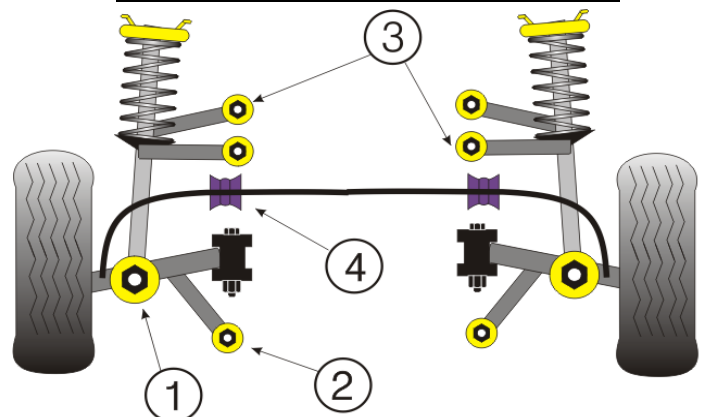

6	Rear Lower Arm Rear Bush		
	PFR3-206	2 per car	£17.55 ea

8	Rear Upper Arm Outer Bush		
	PFR3-208	2 per car	£14.25 ea

9	Rear Upper Arm Inner Bush		
	PFR3-209	4 per car	£16.45 ea

10	Rear Anti Roll Bar Bush		
	PFR3-210-15	2 per car 15mm	£14.25 ea
	PFR3-210-16	2 per car 16mm	£14.25 ea

KITS		
FRONT KIT	inc 1,2,3,4	£166.70
REAR KIT	inc 5,6,8,9	£157.90
FULL KIT		£324.60

NOTES	
* UP TO 2001 MODELS WITH CHASSIS Nr UP TO 8D-1-200-000	
** REAR ARM LOWER ARM IS PRESSED STEEL	

Prices shown are GB Pounds plus VAT
All parts are priced individually
and should be ordered in the quantity
listed as "per car"