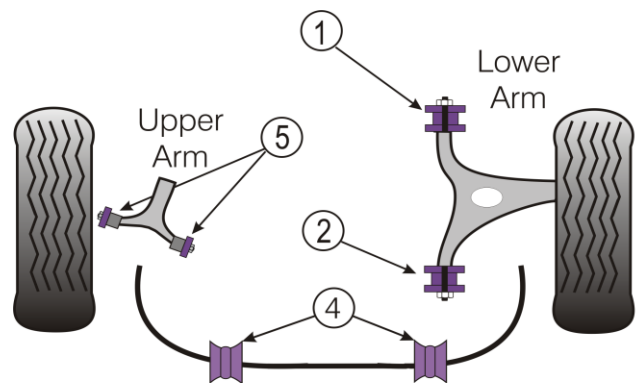

ALFA ROMEO

147 (00-10) and 156 (97-07)

ALFA GT (03-10)

1	Front Lower Wishbone Front Bush		
	PFF1-811	2 per car	£27.45 ea

2	Front Lower Wishbone Rear Bush		
	PFF1-812	2 per car	£27.45 ea

3	Engine Mount Kit - **V6 only**		
	PFF1-813	2 per car	£19.75 ea

4	Front Anti Roll Bar Bush		
	PFF1-810-22	2 per car 22mm	£14.75 ea
	PFF1-810-23	2 per car 23mm	£14.75 ea
	PFF1-810-26	2 per car 26mm	£14.75 ea

5	Front Upper Arm Bush		
	PFF1-815	4 per car	£14.25 ea

6	Rear Suspension Front Arm Bush		
	PFR1-816	4 per car	£18.65 ea

7	Rear Suspension Rear Arm Bush		
	PFR1-817	4 per car	£18.65 ea

8	Rear Tie Bar to Hub Bush		
	PFR1-818	2 per car	£18.65 ea

9	Rear Anti Roll Bar Bush		
	PFR1-819-14	2 per car 14mm	£13.75 ea
	PFR1-819-16	2 per car 16mm	£13.75 ea

KITS	Price Guide Only		
	FRONT KIT	inc 1,2,5	£166.80
	REAR KIT	inc 6,7,8	£186.50
	FULL KIT		£353.30

NOTES

FRONT BUSHES ARE DESIGNED TO FIT GENUINE ALFA CONTROL ARMS
IF NON GENUINE ARMS
PLEASE CONTACT US
BEFORE ORDERING

Prices shown are GB Pounds plus VAT
All parts are priced individually
and should be ordered in the quantity
listed as "per car"