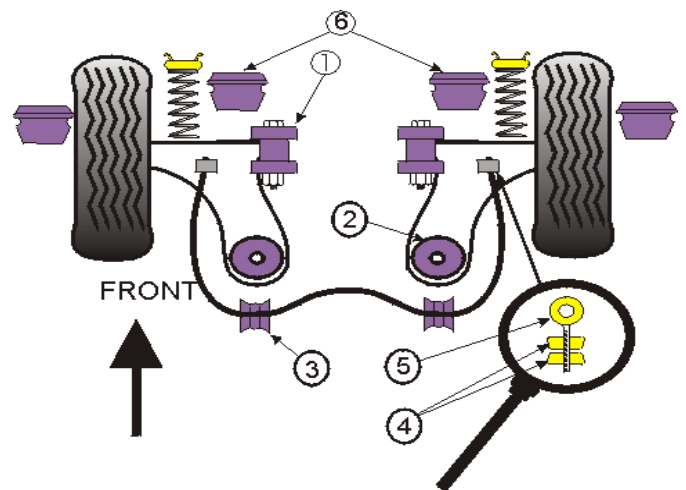

10	Rear Anti roll Bar Outer Mount		
	PFR85-264	2 per car/18.5mm	£10.95 ea
	PFR85-264-20	2 per car/20mm	£10.95 ea

EX	Exhaust Mounts		
	EXH 006	5 per car	£5.45 ea

BS	Bump Stop		
	BS 007		£11.50 ea

KITS

FRONT KIT	inc 1,2,3,4,5	£146.50
REAR KIT	inc 7,8,9,10	£162.30

NOTES

* Measure anti roll bar where bush sits as bar diameter varies along length
 **PFF85-208 fits 12mm link rods with 19mm nut, PFF85-208-10 fits 10mm link rods with 13mm nut.

Prices shown are GB Pounds plus VAT

All parts are priced individually and should be ordered in the quantity listed as "per car"

GOLF RALLYE G60

DRAWING REFERENCE
85/GOLF2/G60