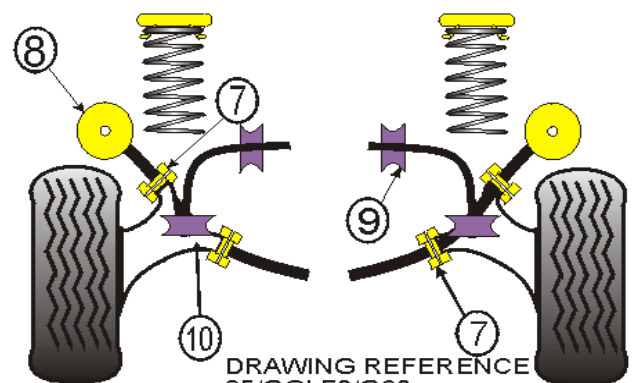

NOTES

* Measure anti roll bar where bush sits as bar diameter varies along length
 **PFF85-208 fits 12mm link rods with 19mm nut, PFF85-208-10 fits 10mm link rods with 13mm nut.

Prices shown are GB Pounds plus VAT

All parts are priced individually and should be ordered in the quantity listed as "per car"

GOLF RALLYE G60

DRAWING REFERENCE
85/GOLF2/G60