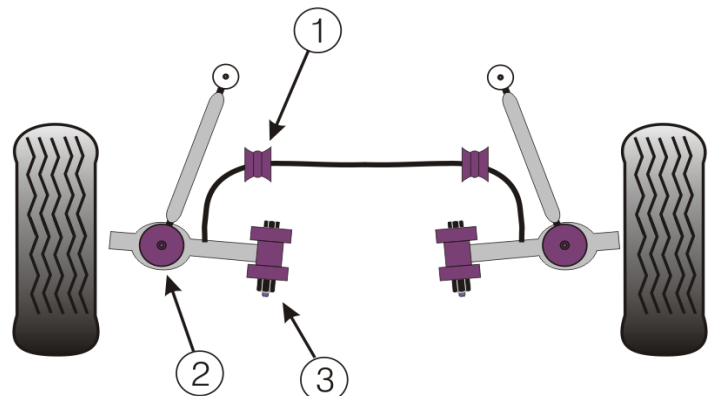

1

*Front Anti Roll Bar Bush		
PFF57-501-21.5	2 per car/21.5mm	£14.25 ea
PFF57-501-22.5	2 per car/22.5mm	£14.25 ea
PFF57-501-23	2 per car/23mm	£14.25 ea
PFF57-501-23.5	2 per car/23.5mm	£14.25 ea

2

Track Control Arm Outer Bush		
PFF57-502	2 per car	£24.15 ea

3

Track Control Arm Inner Bush		
PFF57-503	2 per car	£20.85 ea

5

Track Control Arm Outer Bush		
PFF57-502	2 per car	£24.15 ea

6

Track Control Arm Inner Bush		
PFF57-503	2 per car	£20.85 ea

7

Rear Lower Link Arm Inner Bush		
PFR57-507	2 per car	£18.65 ea

8

Rear Upper Link Arm Outer Bush		
PFR57-508	4 per car	£20.85 ea

9

Rear Upper Link Arm Inner Bush		
PFR57-509	4 per car	£20.85 ea

10

*Rear Anti Roll Bar Bush		
PFR57-510-19	2 per car/19mm	£14.25 ea
PFR57-510-20	2 per car/20mm	£14.25 ea
PFR57-510-21	2 per car/21mm	£14.25 ea

11

Rear Subframe Front Bush		
PFR57-511	2 per car	£19.75 ea

12

Rear Subframe Rear Bush		
PFR57-512	4 per car	£20.85 ea

KITS

Front kit (inc 2,3)	£90.00
Rear kit (inc 5,6,7,8,9)	£294.10

NOTES

*Check rollbar sizes before ordering

Prices shown are GB Pounds plus VAT

All parts are priced individually and should be ordered in the quantity listed as "per car"

Porsche
996