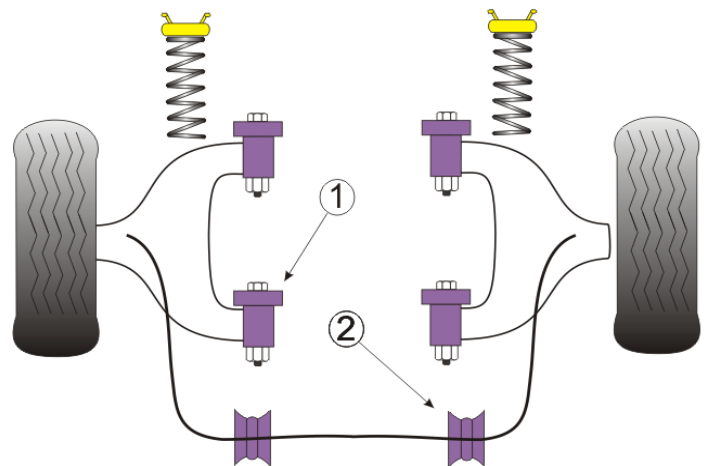

9	Rear Upper Inner Bush Cast Arm**		
	PFR3-212	4 per car	£16.45 ea

10	Rear Anti Roll Bar Mount***		
	PFR3-511-12	2 per car	£14.25 ea
	PFR3-511-15	2 per car	£14.25 ea
	PFR3-511-16	2 per car	£14.25 ea

KITS

NOTES

- * Check if steel or alloy arms fitted
- ** Check if pressed or cast arm fitted
cast arm late S2 models.
- *** Select correct roll bar size

Prices shown are GB Pounds plus VAT

All parts are priced individually
and should be ordered in the quantity
listed as "per car"