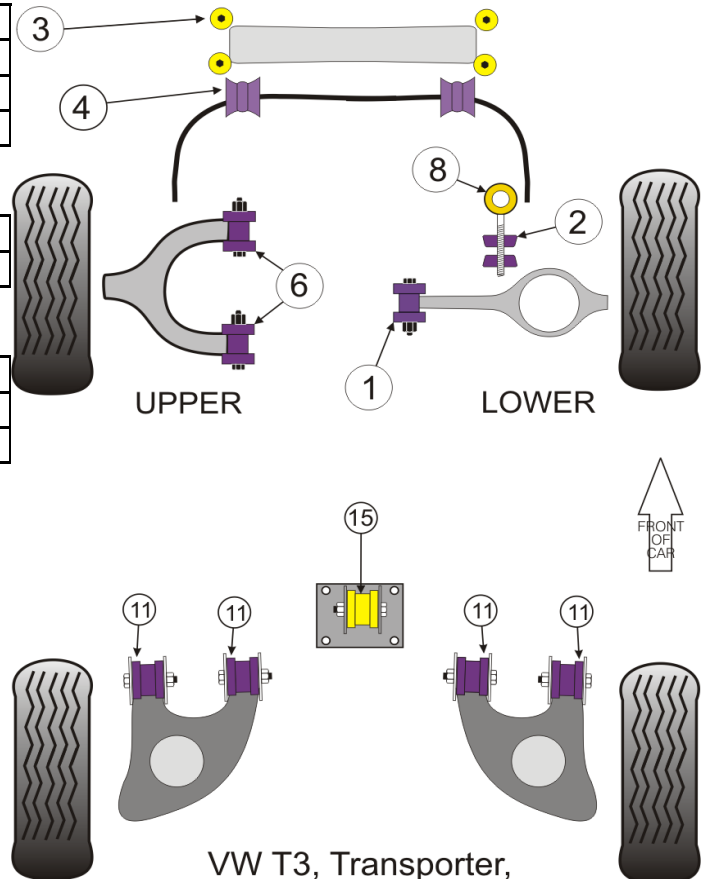

1	Front Lower TCA Inner Bush		
	PFF85-1001	2 per car	£16.45 ea

2	Anti roll Bar Mount Bush		
	PFF85-1002	4 per car	£7.65 ea

3	Front Steering Rack Mount Bush		
	PFF85-1003	4 per car	£7.65 ea

4	Front Anti Roll Bar Bush*		
	PFF85-1004-19	2 per car / 19mm	£10.95 ea
	PFF85-1004	2 per car / 21mm	£10.95 ea
	PFF85-1005	2 per car / 21mm	£10.95 ea
	PFF85-1005-23	2 per car / 23mm	£10.95 ea

6	Front Upper Arm Inner Bush		
	PFF85-1006	4 per car	£37.95 ea

8	Front Endlink Eyelet Bush		
	PFF85-1008-19	2 per car / 19mm	£9.95 ea
	PFF85-1008-21	2 per car / 21mm	£9.95 ea
	PFF85-1008-23	2 per car / 23mm	£9.95 ea

11	Rear Trailing Arm To Chassis Bush		
	PFR85-1011	4 per car	£21.95 ea

15	Gearbox Mounting Bush**		
	PFR85-1015	1 per car	£26.95 ea
	PFR85-1016	1 per car	£32.95 ea

KITS		
FRONT	INC 1,2,4,6,8	£257.10
REAR	INC 11	£87.80

NOTES		
Check antiroll bar size and year *PFF85-1005 is for earlier vehicles (1980-1985)		
**PFR85-1015 fits petrol models not automatic or 2.1 engines. PFR85-1016 fits automatic gearboxes, 2.1 petrol engines and all diesel models.		

Prices shown are GB Pounds plus VAT
All parts are priced individually
and should be ordered in the quantity
listed as "per car"

VW T3, Transporter, Bus, Caravelle, Kombi