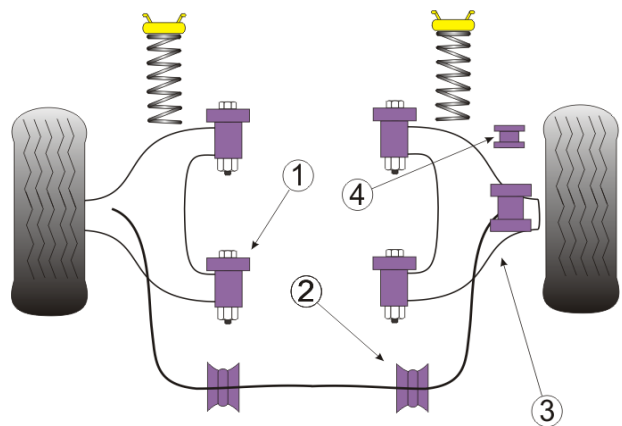

AUDI

Coupe Quattro 1985-1996 Quattro Sport 1980-1991 80&90 Avant Quattro 1983-1996

1	Front Wishbone Bush For Steel Arm *		
	PFF3-101	4 per car	£14.25 ea

1	Front Wishbone Bush For Alloy Arm *		
	PFF3-102	4 per car	£15.35ea

2	Front Anti Roll Bar Mount***		
	PFF3-103-24	2 per car	£14.25 ea
	PFF3-103-25	2 per car	£14.25 ea

3	Front Outer Roll Bar Mount Lower **		
	PFF3-105	2 per car	£10.95 ea
	PFF3-105-12	2 per car	£10.95 ea

4	Front Outer Roll Bar Mount Upper**		
	PFF3-104	2 per car	£10.95 ea

5	Rear Wishbone Bush		
	PFF3-101	4 per car	£14.25 ea

7	Rear Differential Mount		
	PFR3-107	1 per car	£27.45 ea

KITS	Front Kit	1,2,3 & 4	£129.30
	Front Kit	1,2,3 & 4	£133.70
	Rear Kit	5 & 7	£84.45
	Full Kit	1,2,3,4,5 & 7	£213.75
	Full Kit	1,2,3,4,5 & 7	£218.15

NOTES	PFF3-101 Fits 37mm Pressed Front Arms
	PFF3-102 Fits 45mm Cast front Arms
	PFF3-104 & PFF3-105 Only Fit Up To 1992 Chassis Number 8A-N-200-000
	PFF3-106-21.5 Fits Models Where There is no Link Rid Between. The Anti Roll Bar and Control Arm
	PFR3-1011-21 & 23.5 Front Anti Roll Bar Mount Are Tear Drop Shape.
PFR3-108-15 & PFR3-1011-15.5 Fits Early Quattro and Sport Quattro Models UR/WR (1980-1984) When Fitted With A Rear Anti Roll Bar	

Prices shown are GB Pounds plus VAT
All parts are priced individually and should be ordered in the quantity listed as "per car"

Audi Quattro 1980-91
3/AUDI/Q