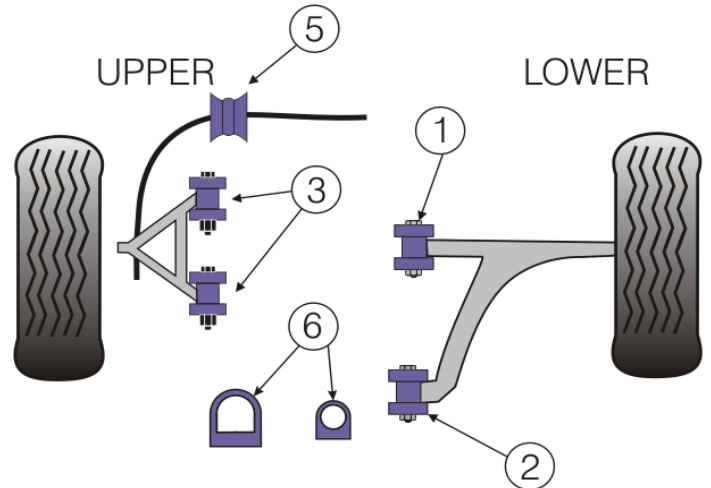

MAZDA

RX7 GENERATION 3 & 4 (1992-2002)

1	Front Lower Wishbone Front Bush	
	PFF36-301	2 per car £16.45 ea

2	Front Lower Wishbone Rear Bush	
	PFF36-302	2 per car £16.45 ea

3	Front Upper Wishbone Bush	
	PFF36-303	4 per car £16.45 ea

5	Front Anti Roll Bar Bush	
	PFF36-305	2 per car /29mm £14.25 ea

6	Power Steering Rack Mount Kit	
	PFF36-306	1 per car £21.95 ea

7	Rear Trailing Arm Front Bush	
	PFR36-307	2 per car £16.45 ea

8	Rear Track Control Arm Inner Bush	
	PFR36-308	2 per car £17.55 ea

9	Rear Upper Wishbone Bush	
	PFR36-309	4 per car £17.55 ea

10	Rear Shock Mounting Lower Bush	
	PFR36-310	2 per car £18.65 ea

11	Rear Diff To Cross Member Bush	
	PFR36-311	2 per car £23.45 ea

15	Rear Anti Roll Bar Bush	
	PFR36-315	2 per car /18mm £14.25 ea

18	Rear Toe Adjuster Outer Small Bush	
	PFR36-318	2 per car £16.75 ea

19	Rear Toe Adjuster Inner Large Bush	
	PFR36-319	2 per car £17.95 ea

KITS	
FRONT KIT inc 1,2,3,5	£160.10
REAR KIT inc 7,8,9,10,15,18,19	£273.40
FULL KIT	£433.50

NOTES	
Check all anti roll bar sizes before ordering	
Prices shown are GB Pounds plus VAT All parts are priced individually and should be ordered in the quantity listed as "per car"	

MAZDA
RX7 S3