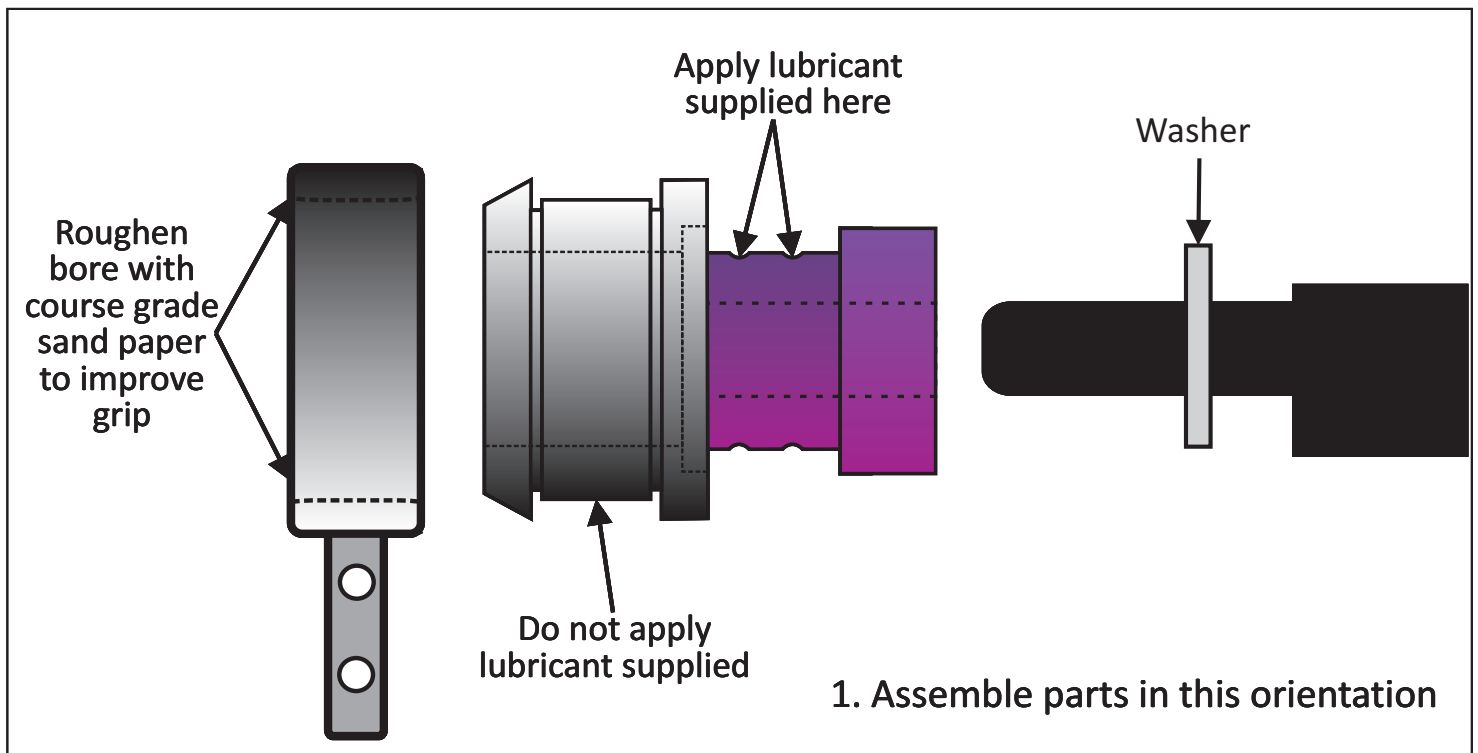

POWERFLEX®

PART NUMBER

PFF5-4601Xi

DESCRIPTION

FRONT WISHBONE, REAR BUSH

INSTALLATION GUIDE

Contents (parts per pack):

- 2 x bushes - outer
- 2 x bushes - inner
- 2 x washers
- 1 x grease

Please read the complete fitting instructions and check package components before fitment.

These fitting instructions are to be used as a guide and in conjunction with workshop manual.

It is recommended that:

- all work to be carried out by a licenced technician;
- all safety precautions adhered to;
- wheel alignment to be checked and adjusted as required after any suspension work.

All fasteners must be tensioned to manufacturer's torque settings.

3. Please reset steering geometry after fitting any new suspension bushes