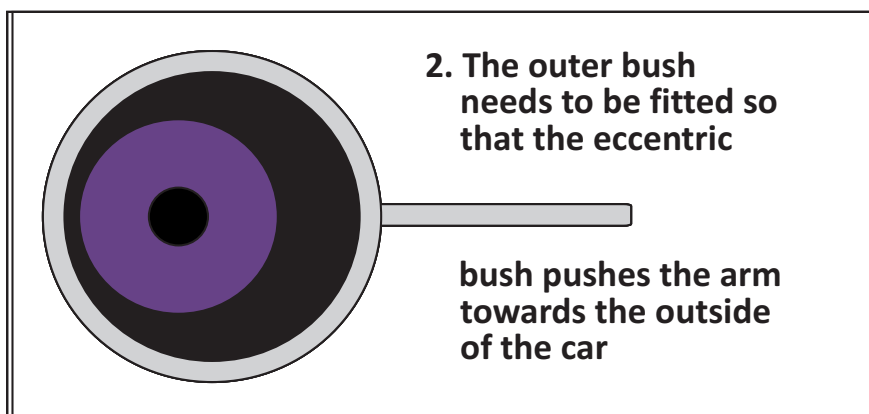

POWERFLEX®

PART NUMBER

PFF5-4601Xi

DESCRIPTION

FRONT WISHBONE, REAR BUSH

INSTALLATION GUIDE

Contents (parts per pack):

- 2 x bushes - outer
- 2 x bushes - inner
- 2 x washers
- 1 x grease

Please read the complete fitting instructions and check package components before fitment.

These fitting instructions are to be used as a guide and in conjunction with workshop manual.

It is recommended that:

- all work to be carried out by a licenced technician;
- all safety precautions adhered to;
- wheel alignment to be checked and adjusted as required after any suspension work.

All fasteners must be tensioned to manufacturer's torque settings.

3. Please reset steering geometry after fitting any new suspension bushes