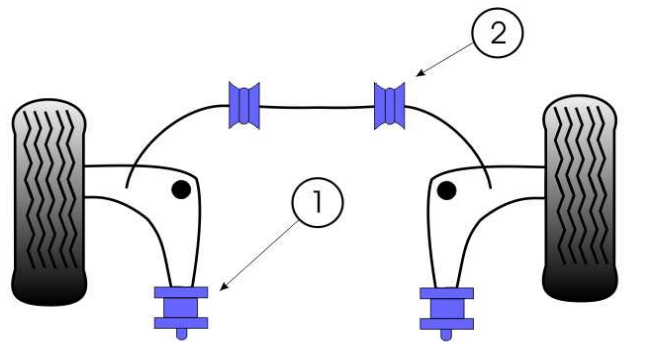

3 Rear Trailing Arm Bush		
PFR5-4608	2 per car	£19.75 ea

4 Rear Roll Bar Mounting Bush		
PFR5-504-15	2 per car/15mm	£14.25 ea
PFR5-504-18	2 per car/18mm	£14.25 ea
PFR5-504-19	2 per car/19mm	£14.25 ea
PFR5-504-21.5	2 per car/21.5mm	£14.25 ea
PFR5-4609*	2 per car/21.5mm	£17.55 ea

NOTES
**PFF5-4601 is designed to fit the 66mm bore front wishbone rear bush mount (BMW part 31 12 6 757 623) ensure you have the correct mount before fitting
PFF5-4601-60 is for the earlier models with 60 bore mounting
PFF5-4601Xi is for the Xi range and are all 66mm
PFF5-4601M3 is for the M3 model only these normally use the 60mm bracket please check to confirm correct size
*PFR5-4609 Fits M3 Models Only
Prices shown are GB Pounds plus VAT
All parts are priced individually and should be ordered in the quantity listed as "per car"