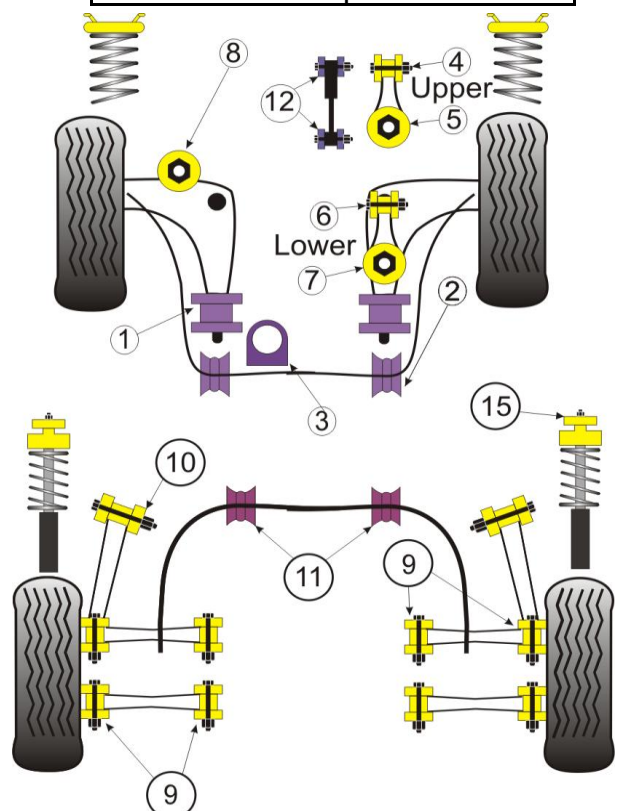

2	Front Anti Roll Bar Bush 16, 22.5 or 24mm		
	PFF5-102-16	2 per car 16mm	£14.25 ea
	PFF5-102-225	2 per car 22.5mm	£14.25 ea
	PFF5-102-24	2 per car 24mm	£14.25 ea

3	Steering Rack Mount		
	PFF5-103	1 per car	£14.25 ea

4	Upper Engine Supprt Bracket Small***		
	PFF5-104***	1 per car	£14.25 ea

5	Upper Engine Support Bracket Large***		
	PFF5-105***	1 per car	£16.45 ea

6	Lower Engine Support Bracket Small		
	PFF5-104	1 per car	£14.25 ea

7	Lower Engine Support Bracket Large		
	PFF5-107	1 per car	£16.45 ea

8	Gearbox Mounting Bush		
	PFF5-108	1 per car	£16.45 ea

9	Rear Control Arm Bushes		
	PFR5-109	8 per car	£18.65 ea

10	Rear Trailing Arm Front Bush**		
	PFR5-110	2 per car	£16.45 ea
	PFR5-1102**	2 per car	£19.75 ea

11	Rear Anti Roll Bar Bush (16&17mm bar)		
	PFR5-111-16	2 per car	£10.95 ea
	PFR5-111-17	2 per car	£10.95 ea

12	Supercharger Belt Damper Bush Cooper S		
	PFF5-211	2 per car	£9.95 ea

15	Rear Shock Top Mounts		
	PFR5-115	2 per car	£18.65 ea

BS	Bump Stops Kit		
	BS009K	2 per car	£27.95

KITS			
	FRONT KIT	EARLY & LATE	£72.40
	REAR KIT	EARLY TYPE	£204.00
	REAR KIT	LATE TYPE	£210.60
	FRONT KIT includes 1,2		
REAR KIT includes 9,10,11			

NOTES	*PFF5-101MS is a optional support if using PFF5-101 for motorsport
	** PFR5-1102 is fitted on 2003-4 models with the smaller trailing arm bush
	***Some Cars 2004 on use oil filled engine mounts, PFF5-104 & 105 will not fit

Prices shown are GB Pounds plus VAT
All parts are priced individually and should be ordered in the quantity listed as "per car"

BMW MINI GEN 1