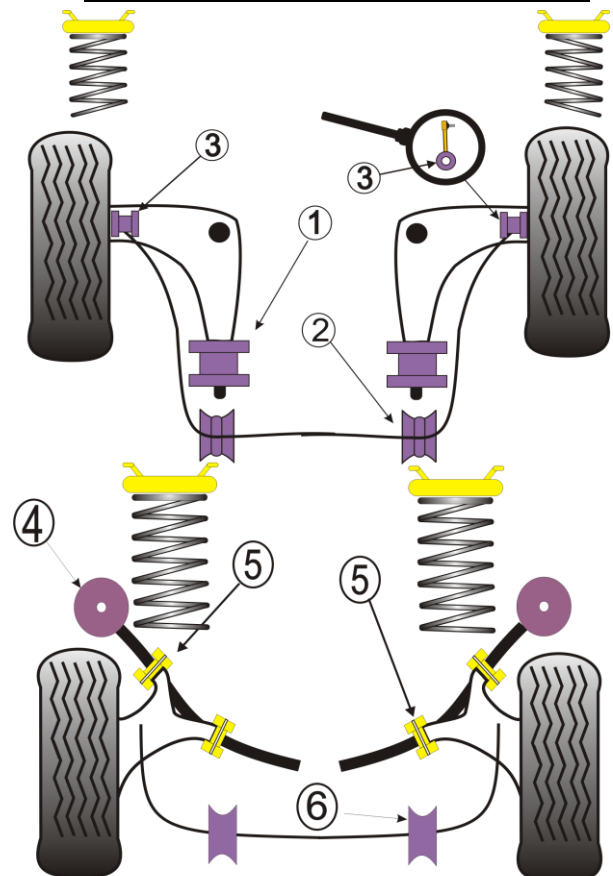

BMW

E36 3 SERIES COMPACT

1	Front Lower Wishbone Rear Bush *		
	PFF5-301	2 per car	£17.55 ea
	PFF5-303	eccentric	£20.85 ea

2	Front Anti Roll Bar Mounting ***		
	PFF5-310-23	2 per car	£14.25 ea
	PFF5-310-24	2 per car	£14.25 ea
	PFF5-310-25	2 per car	£14.25 ea

3	Anti Roll Bar Link Rod Bush**		
	PFF5-304	2 per car	14.95 ea

4	Rear Beam Bush		
	PFR5-311	2 per car	£29.65 ea

5	Rear Trailing Arm Outer Bush		
	PFR5-309	2 per car	£20.85 ea
	Rear Trailing Arm Inner Bush		
	PFR5-309	2 per car	£20.85 ea

6	Rear Roll Bar Mounting Bush ***		
	PFR5-308-12	2 per car	£14.25 ea
	PFR5-308-14	2 per car	£14.25 ea
	PFR5-308-16	2 per car	£14.25 ea
	PFR5-308-18	2 per car	£14.25 ea

KITS	FRONT KIT CONCENTRIC	£93.50
	REAR KIT CONCENTRIC	£171.20
	FULL KIT CONCENTRIC	£264.70
	FRONT KIT ECCENTRIC	£100.10
	REAR KIT ECCENTRIC	£171.20
	FULL KIT ECCENTRIC	£271.30
	FRONT KIT includes 1,2,3	
	REAR KIT includes 5,6,7,8	

NOTES	* PFF5-303 is an eccentric bush for the M3 or where increased castor is required
	** PFF5-304 fits models where Anti Roll Bar joins lower arm not the shock absorber.
	*** Please check front and rear roll bar size before ordering

Prices shown are GB Pounds plus VAT

All parts are priced individually and should be ordered in the quantity listed as "per car"

**BMW E36
Compact**

See application lists for exact specifications