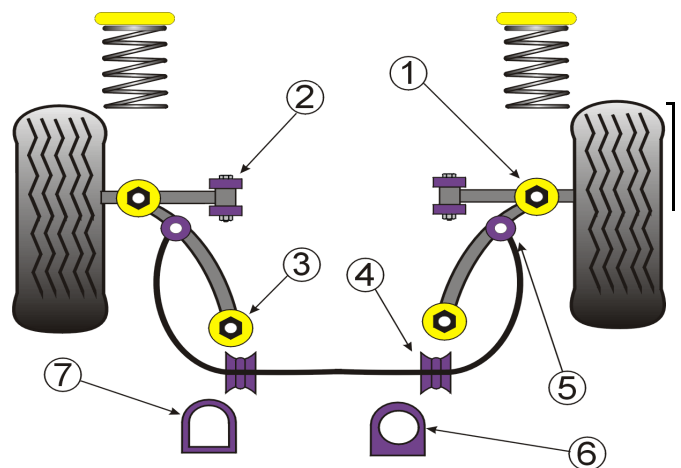

SAAB

9-3

1998 to 2002

1	Front Track Control Arm Outer Bush	
	PFF66-301	2 per car £20.85 ea

2	Front Track Control Arm Inner Bush	
	PFF66-302	2 per car £18.65 ea

3	Front Tie Bar Rear Bush	
	PFF66-303	2 per car £24.15 ea

4	Front Anti Roll Bar Mounting	
	PFF66-204-19	2 per car / 19mm £14.25 ea
	PFF66-204-22	2 per car / 22mm £14.25 ea
	PFF66-204-24	2 per car / 24mm £14.25 ea

5	Front Roll Bar To W/Bone Link Bush	
	PFF66-310	2 per car £10.95 ea

6	Steer Rack Mounting Round Type	
	PFF66-411	1 per car £18.65 ea

7	Steering Rack Mounting Flat Bottom	
	PFF66-412	1 per car £18.65 ea

8	Rear Axle Mounting Bush	
	PFR66-315	2 per car £18.65 ea

KITS		

NOTES		
	FRONT KIT	inc 1,2,3,4,5 £177.70
	REAR KIT	inc 8 £37.30
	FULL KIT	£215.00

Prices shown are GB Pounds plus VAT
All parts are priced individually
and should be ordered in the quantity
listed as "per car"

SAAB 9-3 1998-2003