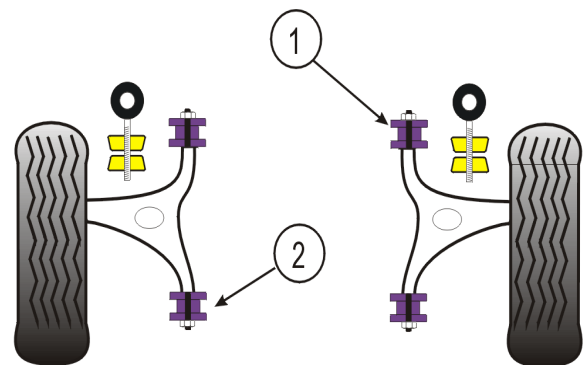

Front Lower Wishbone Rear Bush

PFF1-802	2 per car	£27.45 ea
----------	-----------	-----------

KITS

ALFA 145 FRONT KIT ONLY inc 1,2 £109.80

ALFA 146 FRONT KIT ONLY inc 1,2 £109.80

ALFA 155 FRONT KIT ONLY inc 1,2 £109.80

NOTES

FRONT BUSHES ARE DESIGNED TO FIT
GENUINE ALFA CONTROL ARMS
IF NON GENUINE ARMS
PLEASE CONTACT US
BEFORE ORDERING

Prices shown are GB Pounds plus VAT

All parts are priced individually
and should be ordered in the quantity
listed as "per car"