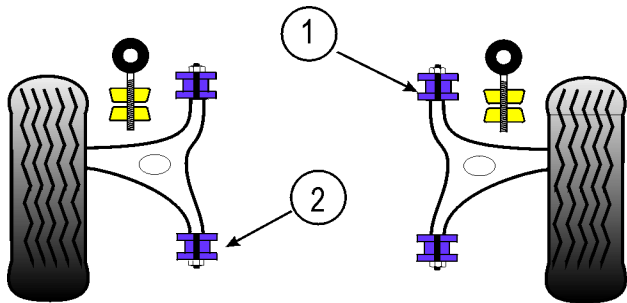

4	Swing Arm Shock Mount Bush		
	PFR1-711	2 per car	£14.25 ea

5	Rear Lower Inner Swing Arm Bush		
	PFR1-712	2 per car	£14.25 ea

6	Rear Lower Spring Mount Inner Bush		
	PFR1-713	2 per car	£14.25 ea

7	Rear Lower Spring Mount Outer		
	PFR1-714	2 per car	£14.25 ea

8	Rear Upper Wishbone Inner Bush		
	PFR1-716	4 per car	£10.95 ea

10	Engine Mount Kit - **V6 only**		
	PFF1-814	1 per car	£25.25

KITS		
FRONT KIT	inc 1,2	£109.80
REAR KIT	inc 3,4,5,6,7,8	£186.30
FULL KIT		£296.10

NOTES	

Prices shown are GB Pounds plus VAT
All parts are priced individually
and should be ordered in the quantity
listed as "per car"

ALFA SPIDER 163 GTV

DRAWING REFERENCE 1-SPIDER