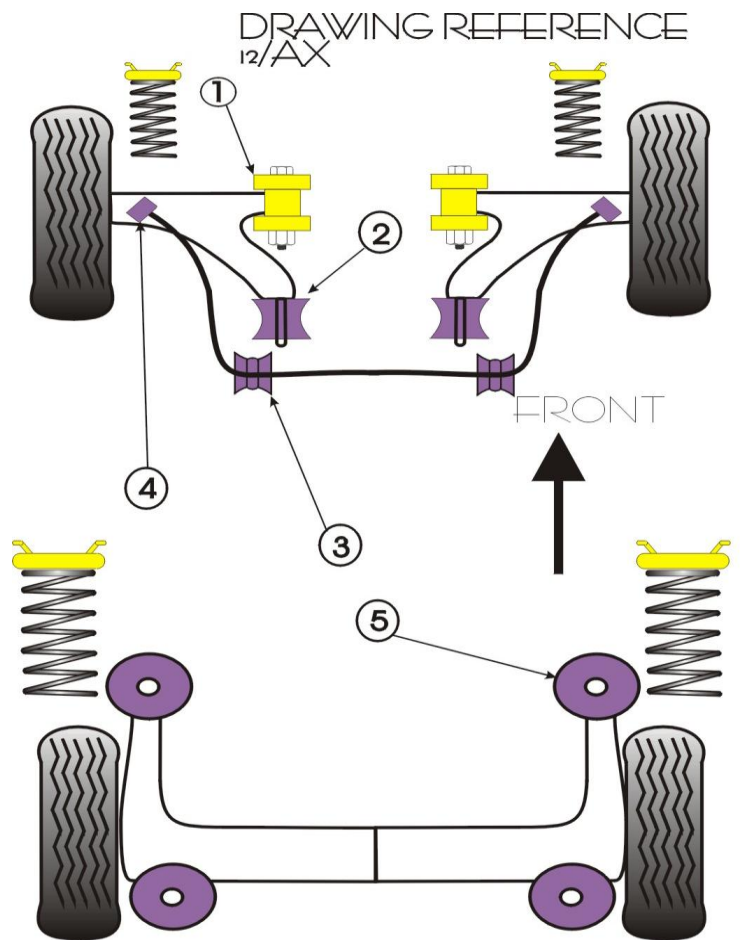

4	Front Anti Roll Bar Mount (Outer)		
	PFF12-104	2 per car/20mm	£8.75 ea

5	Rear Beam Mount ***		
	PFR12-108	4 per car	£14.25 ea

5	Rear Beam Mount ****		
	PFR12-109	4 per car	£14.25 ea

KITS	FRONT KIT	EARLY TYPE	£92.00
	REAR KIT	EARLY TYPE	£57.00
	FULL KIT	EARLY TYPE	£149.00
	FRONT KIT	LATE TYPE	£67.90
	REAR KIT	LATE TYPE	£57.00
	FULL KIT	LATE TYPE	£124.90

NOTES

** Only available for MK1 AX
(plate number up to 5277)

*** early type with smaller M10 Bolt
(check bolt size)

**** later type with larger M12 Bolt
(check bolt size)

Prices shown are GB Pounds plus VAT
All parts are priced individually
and should be ordered in the quantity
listed as "per car"