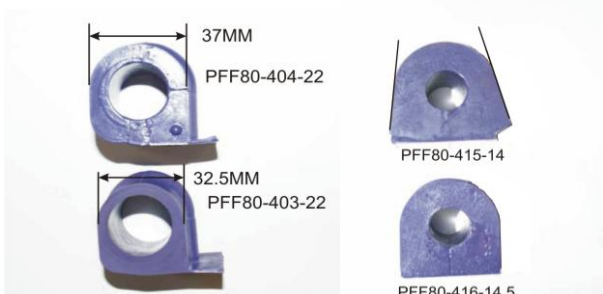

NOTES

*PFF80-404-22 Front Anti Roll Bar Mount
FITS 37MM WIDTH BRACKET

***PFR80-416-14.5 REAR ANTI ROLL BAR
MOUNT HAS PARALLEL SIDES

KITS		
FRONT KIT	inc 1,2,3,4,5	£135.90
REAR KIT	inc 6,7	£98.70
FULL KIT		£234.60