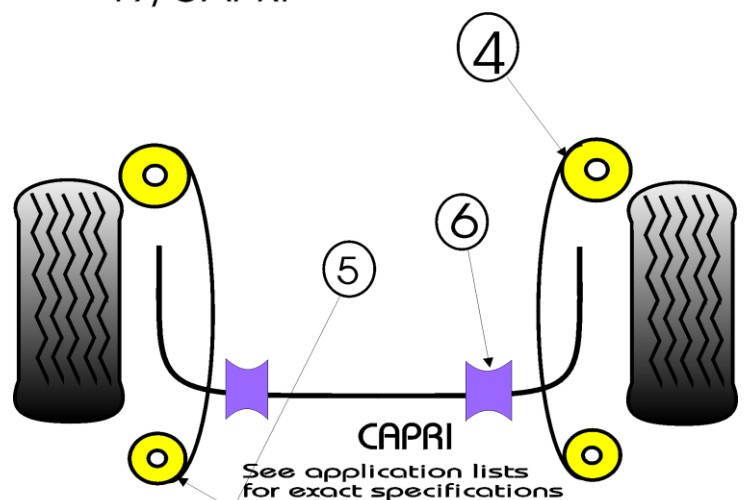

EXH	Exhaust Mount		
	EXH001		£5.45 ea

KITS		
FRONT KIT	inc 1,2,3	£103.10
REAR KIT	inc 4,5,6,7	£118.46
FULL KIT		£221.56

NOTES		
**24mm for 2.8 Capri only all other models check sizes (20mm or 22mm) There is no drawing for no:7		

Prices shown are GB Pounds plus VAT

All parts are priced individually and should be ordered in the quantity listed as "per car"

DRAWING REFERENCE
19/CAPRI

CAPRI
See application lists for exact specifications