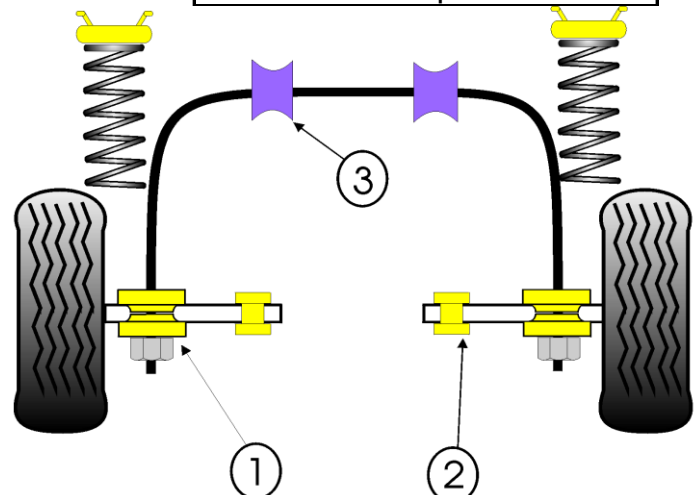

FORD

CAPRI

1	Front Outer Track Control Arm		
	PFF19-401	2 per car	£18.65 ea

2	Front Inner Track Control Arm		
	PFF19-402	2 per car	£18.65 ea

3	Front Anti Roll Bar Mount		
	PFF19-406-24**	2 per car/24mm	£14.25 ea
	PFF19-406-22	2 per car/22mm	£14.25 ea
PFF19-406-20	2 per car/20mm	£14.25 ea	

4	Leaf Spring Mount Front		
	PFR19-408	2 per car	£18.65 ea

5	Leaf Spring Mount Rear		
	PFR19-409	2 per car	£18.65 ea

6	Rear Anti Roll Bar Mount		
	PFR19-410-14	2 per car	£14.25 ea

7	Leaf Spring Shackle Mounts		
	PFR19-1414	4 per car	£3.84 ea

EXH	Exhaust Mount		
	EXH001		£5.45 ea

KITS		
FRONT KIT	inc 1,2,3	£103.10
REAR KIT	inc 4,5,6,7	£118.46
FULL KIT		£221.56

NOTES		
**24mm for 2.8 Capri only all other models check sizes (20mm or 22mm) There is no drawing for no:7		

Prices shown are GB Pounds plus VAT

All parts are priced individually and should be ordered in the quantity listed as "per car"

DRAWING REFERENCE
19/CAPRI

CAPRI
See application lists for exact specifications