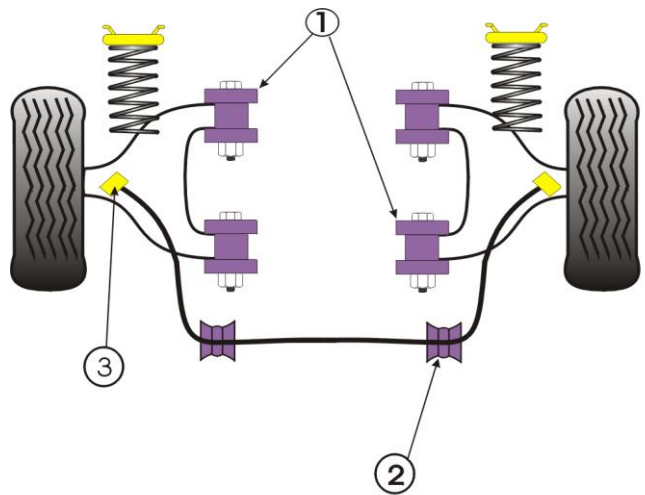

1	Front Lower Wishbone Bush (Williams)	
	PFF60-301	4 per car £15.35 ea

2	Front Anti Roll Bar Inner Mount (Williams)	
	PFF60-202-23	2 per car/23mm £10.95 ea

3	Front Anti Roll Bar Outer Mount (Williams)	
	PFF60-207-23	2 per car/23mm £10.95 ea

	Engine Dogbone Mount Kit (Williams)	
	PFF60-206K	1 per car £36.25 ea

KITS		
	FRONT KIT	inc 1,2,3 £105.20

NOTES

Each front arm is over £50, so once again Powerflex bushes save money

Prices shown are GB Pounds plus VAT
All parts are priced individually and should be ordered in the quantity listed as "per car"

DRAWING REFERENCE
60/CLIO

CLIO & 19 (Inc. 16v)
See application lists
for exact specifications