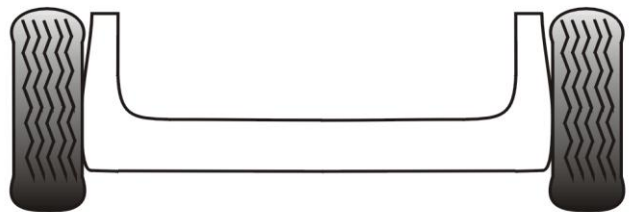

CLIO & 19 (Inc. 16v)
See application lists
for exact specifications