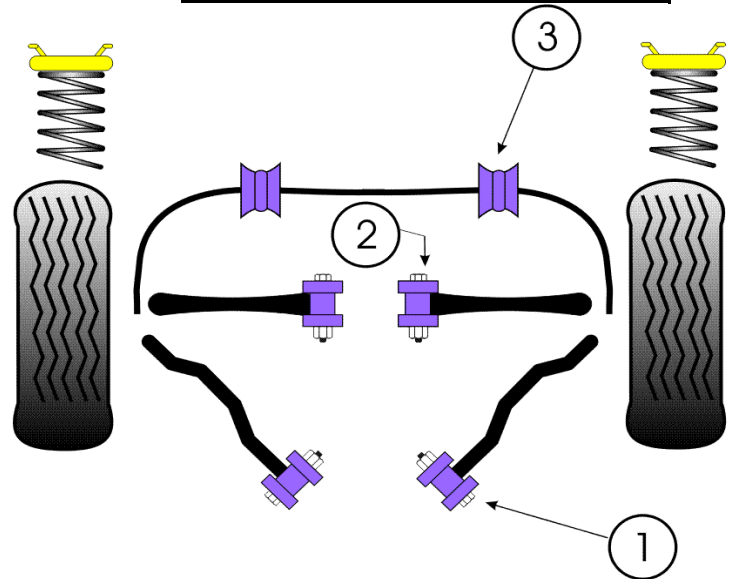

BMW

E32 7 SERIES (1988-1994)

1	Front Lower Tie Bar To Chassis Bush		
	PFF5-601	2 per car	£21.95 ea

2	Front Inner TCA Bush		
	PFF5-602*	2 per car	21.95 ea
	PFF5-620**	2 per car	21.95 ea

3	Front Anti Roll Bar Mounting Bush		
	PFF5-310-23	2 per car/23mm	14.25 ea
	PFF5-310-24	2 per car/24mm	14.25 ea
	PFF5-310-25	2 per car/25mm	14.25 ea

7	Rear Roll Bar Mounting Bush		
	PFR5-504-15	2 per car	14.25 ea
	PFR5-504-18	2 per car	14.25 ea

KITS		
FRONT KIT	inc 1,2,3	£116.30
REAR KIT	inc 7	£28.50
FULL KIT		£144.80

NOTES

*PFF5-602 is fitted on models with steel arms

**PFF5-620 is fitted on models with alloy arms

Check all anti roll bar sizes before ordering

Prices shown are GB Pounds plus VAT

All parts are priced individually and should be ordered in the quantity listed as "per car"