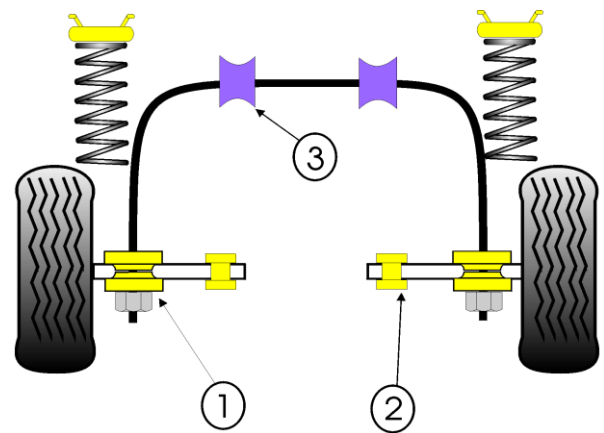

FORD ESCORT MK1

1	Front Outer Track Control Arm		
	PFF19-401	2 per car	£18.65 ea

2	Front Inner Track Control Arm		
	PFF19-402	2 per car	£18.65 ea

3	Front Anti Roll Bar Mount		
	PFF19-1403-20	2 per car/20mm	£10.95 ea
	PFF19-1403-22	2 per car/22mm	£10.95 ea

4	Leaf Spring Mount Front		
	PFR19-408	2 per car	£18.65 ea

5	Leaf Spring Mount Rear		
	PFR19-1409	2 per car	£18.65 ea

	Leaf Spring Shackle Mounts		
	PFR19-1414	4 per car	£3.84 ea

EXH	Exhaust Mount		
	EXH001		£5.45 ea

KITS			
	FRONT KIT	inc 1,2,3	£96.50
	REAR KIT	inc 4,5,6,7	£89.96
	FULL KIT		£186.46

NOTES			

Prices shown are GB Pounds plus VAT
All parts are priced individually
and should be ordered in the quantity
listed as "per car"

DRAWING REFERENCE
19/CAPRI