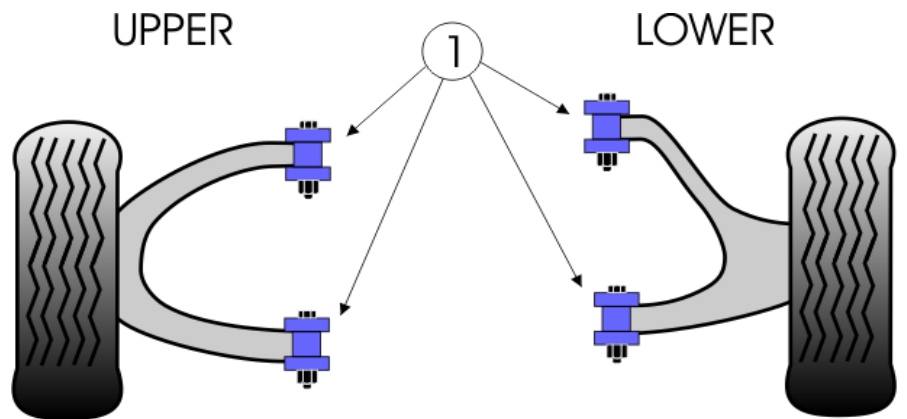

8	Rear Lower Wishbone Inner Bush		
	PFR17-208	4 per car	£18.65 ea

9	Rear Lower Wishbone Outer Bush		
	PFR17-209	4 per car	£21.95 ea

KITS

NOTES

Prices shown are GB Pounds plus VAT

All parts are priced individually
and should be ordered in the quantity
listed as "per car"