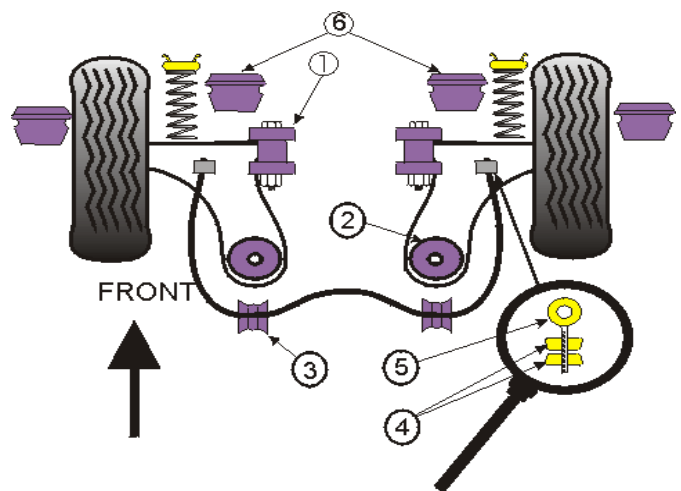

8	Rear Beam Mounting Bush		
	PFR85-260	2 per car	£21.95 ea

9	Rear Anti roll Bar Inner Mount		
	PFR85-263	2 per car/20mm	£10.95 ea

10	Rear Anti roll Bar Outer Mount		
	PFR85-264	2 per car/20mm	£10.95 ea

EX	Exhaust Mounts		
	EXH 006	5 per car	£5.45 ea

BS	Bump Stop		
	BS 007		£8.75 ea

KITS

FRONT KIT	inc 1,2,3,4,5	£142.50
REAR KIT	inc 7,8,9,10	£162.30

NOTES

Prices shown are GB Pounds plus VAT
All parts are priced individually
and should be ordered in the quantity
listed as "per car"