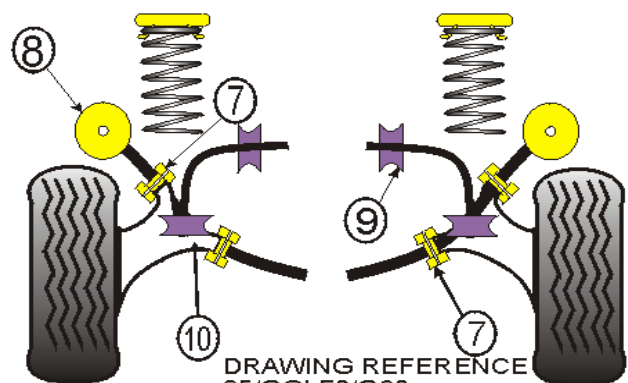

DRAWING REFERENCE
85/GOLF2/G60