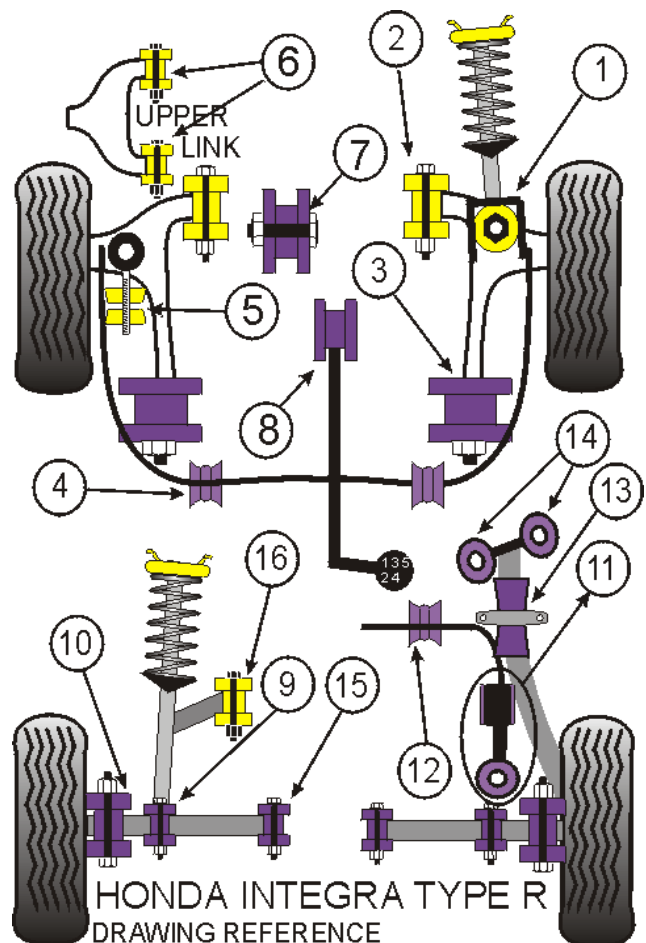

<b>10</b>	<b>Rear Outer Arm To Hub Bush</b>		
	PFR25-110	2 per car	£18.65 ea

<b>11</b>	<b>Rear Anti Roll Bar Link Kit</b>		
	PFR25-111	2 per car	£16.45 ea

<b>12</b>	<b>Rear Anti Roll Bar Bush</b>		
	PFR25-112	2 per car/22mm	£14.25 ea

<b>13</b>	<b>Rear Trailing Arm Mount Bush</b>		
	PFR25-113	2 per car	£20.85 ea

<b>14</b>	<b>Rear Toe Link Arm Bush</b>		
	PFR25-114	4 per car	£18.65 ea

<b>15</b>	<b>Rear Inner Track Arm Bush</b>		
	PFR25-115	2 per car	£18.65 ea

<b>16</b>	<b>Rear Upper Outer Link/Hub Bush</b>		
	PFR25-116	2 per car	£19.75 ea

<b>KITS</b>	
-------------	--

<b>NOTES</b>	
	Exhaust mounts, 4 per car EXH 005

Prices shown are GB Pounds plus VAT  
All parts are priced individually  
and should be ordered in the quantity  
listed as "per car"

HONDA INTEGRA TYPE R  
DRAWING REFERENCE  
25/INTEGRA See application lists for  
exact specifications