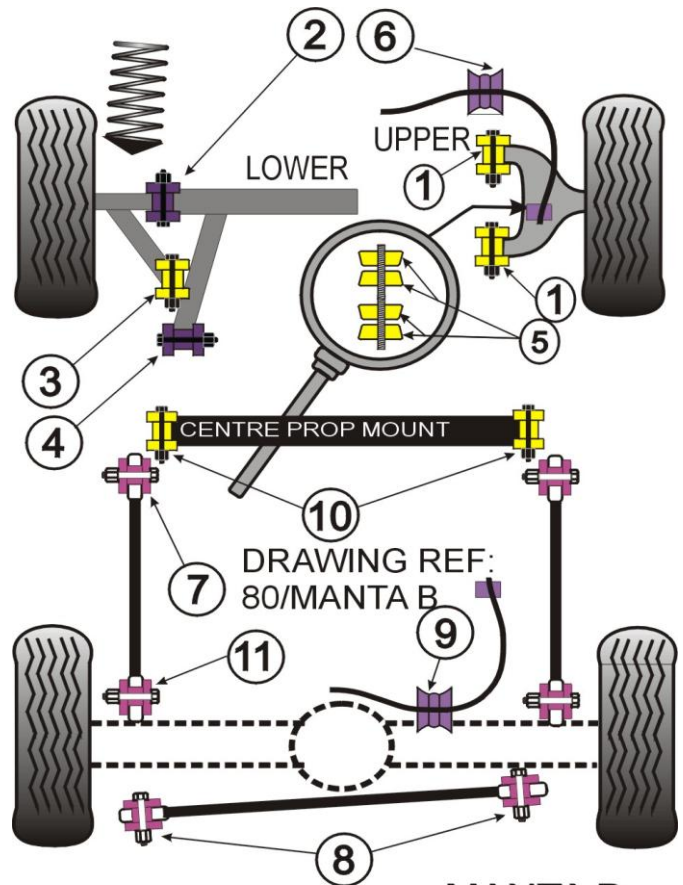

<b>7</b>	<b>Rear Tie Bar To Chassis Bush</b>		
	PFR80-607	2 per car	£15.35 ea

<b>8</b>	<b>Rear Panhead Rod Mount</b>		
	PFR80-608	2 per car	£15.35 ea

<b>9</b>	<b>Rear Anti Roll Bar Bush</b>		
	PFR80-609-14	2 per car	£10.95 ea

<b>10</b>	<b>Rear Centre Prop Mount</b>		
	PFR80-611	2 per car	£15.35 ea

<b>11</b>	<b>Rear Tie Bar to Axle Bushes</b>		
	PFR80-611	2 per car	£15.35 ea

## NOTES

Prices shown are GB Pounds plus VAT  
All parts are priced individually  
and should be ordered in the quantity  
listed as "per car"

MANTA B