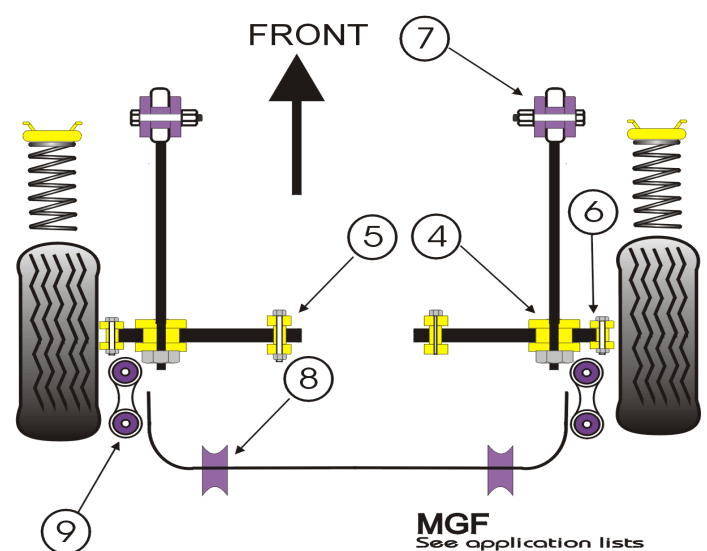

MG

MGF UP TO 2002

1	Front Wishbone Front Bush		
	PFF42-211	2 per car	£14.25 ea

2	Front Wishbone Rear Bush		
	PFF42-212	2 per car	£14.25 ea

3	Front Anti Roll Bar Inner Mount		
	PFF42-215	2 per car /19mm	£10.95 ea

4	Rear Outer TCA/Tie Bar Bush		
	PFR42-219	2 per car	£21.95 ea

5	Rear Inner Track Arm Bush		
	PFR42-220	2 per car	£18.65 ea

6	Rear Outer Hub Mounting Bush		
	PFR42-221	2 per car	£17.55 ea

7	Rear Tie Bar To Chassis Bush		
	PFR42-222	2 per car	£14.25 ea

8	Rear Anti Roll Bar Bush		
	PFR42-225	2 per car/18mm	£10.95 ea

9	Link Anti Roll Bar Link		
	PFR42-226	4 per car	£7.65 ea

KITS		
FRONT KIT	inc 1,2,3	£78.90
REAR KIT	inc 4,5,6,7,8,9	£197.30
FULL KIT		£276.20

NOTES		

Prices shown are GB Pounds plus VAT
All parts are priced individually
and should be ordered in the quantity
listed as "per car"

MGF
See application lists
for exact specifications