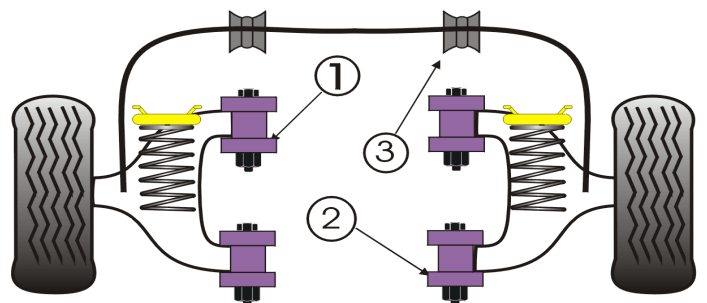

MG

MGF UP TO 2002

1	Front Wishbone Front Bush		
	PFF42-211	2 per car	£14.25 ea

2	Front Wishbone Rear Bush		
	PFF42-212	2 per car	£14.25 ea

3	Front Anti Roll Bar Inner Mount		
	PFF42-215	2 per car /19mm	£10.95 ea

4	Rear Outer TCA/Tie Bar Bush		
	PFR42-219	2 per car	£21.95 ea

5	Rear Inner Track Arm Bush		
	PFR42-220	2 per car	£18.65 ea

6	Rear Outer Hub Mounting Bush		
	PFR42-221	2 per car	£17.55 ea

7	Rear Tie Bar To Chassis Bush		
	PFR42-222	2 per car	£14.25 ea

8	Rear Anti Roll Bar Bush		
	PFR42-225	2 per car/18mm	£10.95 ea

9	Link Anti Roll Bar Link		
	PFR42-226	4 per car	£7.65 ea

KITS		
FRONT KIT	inc 1,2,3	£78.90
REAR KIT	inc 4,5,6,7,8,9	£197.30
FULL KIT		£276.20

NOTES		

Prices shown are GB Pounds plus VAT
All parts are priced individually
and should be ordered in the quantity
listed as "per car"

MGF
See application lists
for exact specifications