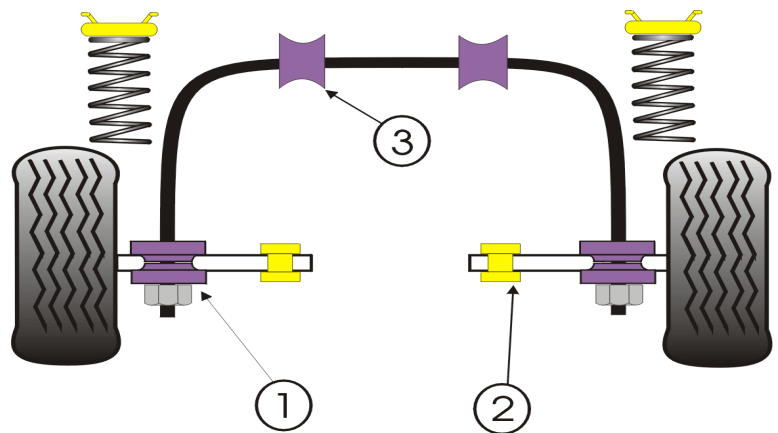

VOLKSWAGEN

POLO

1975 to 1994

1	Front Wishbone Outer Bush		
	PFF85-101	2 per car	£16.45 ea

2	Front Wishbone Inner Bush**		
	PFF85-103**	2 per car	£14.25 ea

3	Front Anti Roll Bar Mount		
	PFF85-105	2 per car/18mm	£14.25 ea

KITS		
FRONT KIT	inc 1,2,3	£89.90

NOTES

**G40 POLO can be fitted with metal inner wishbone bush. Please check, if this is the case PFF85-103 will not fit.

Prices shown are GB Pounds plus VAT
All parts are priced individually
and should be ordered in the quantity
listed as "per car"

DRAWING REFERENCE
85/POLO/3

FRONT

VW POLO Mk3
See application lists
for exact specifications