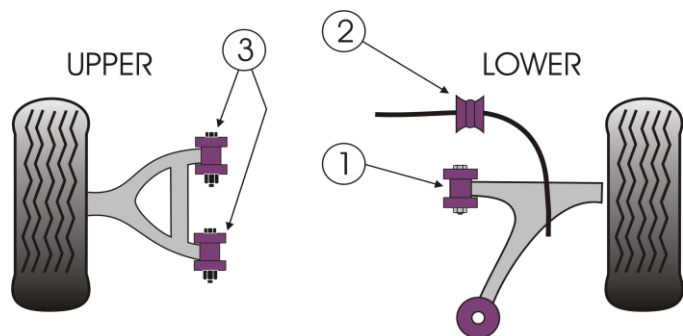

8	Rear Antiroll Bar Bush	
	PFR36-115-16	2 per car/16mm £15.35 ea

9	Rear Upper Forward Link Arm Inner Bush	
	PFR36-509	2 per car £18.65 ea

10	Rear Upper Rear Link Arm Inner Bush	
	PFR36-410	2 per car £18.65 ea

KITS	

NOTES	
	Check rollbar diameter before ordering

Prices shown are GB Pounds plus VAT
All parts are priced individually
and should be ordered in the quantity
listed as "per car"

MAZDA RX8