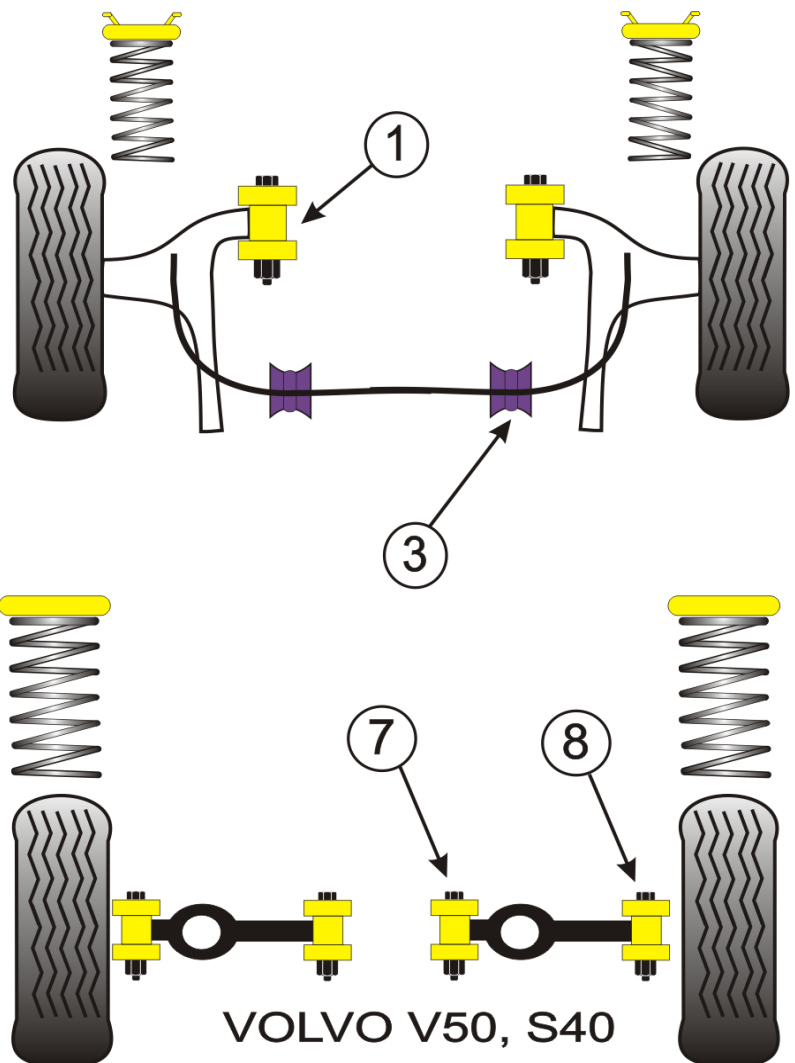

## S40 (2004 on)

<b>1</b>	<b>Front Wishbone Lower Front Bush</b>	
	PFF19-801	2 per car    £18.65 ea

<b>3</b>	<b>Front Anti Roll Bar Mounting Bush</b>	
	PFF88-303	2 per car    £14.25 ea

<b>7</b>	<b>Rear Track Control Arm Inner Bush</b>	
	PFR88-307	2 per car    £19.75 ea

<b>8</b>	<b>Rear Track Control Arm Outer Bush</b>	
	PFR88-308	2 per car    £19.75 ea

<b>KITS</b>		
FRONT KIT	inc 1,3	£65.80
REAR KIT	inc 7,8	£79.00

<b>NOTES</b>		

Prices shown are GB Pounds plus VAT  
 All parts are priced individually  
 and should be ordered in the quantity  
 listed as "per car"