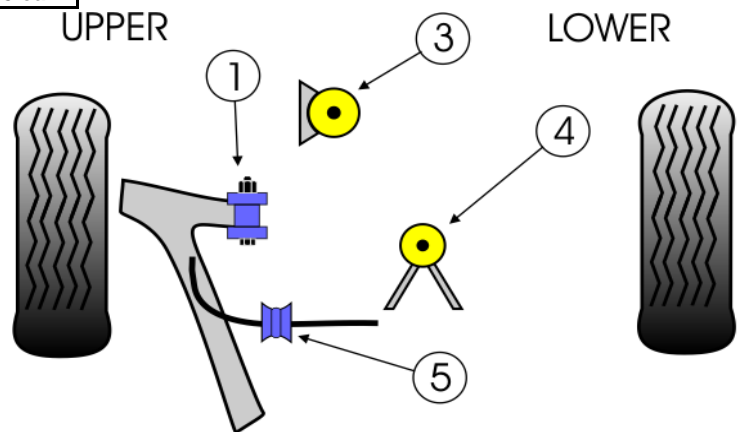

SUZUKI SWIFT SPORT (2007 on)

1	Front Lower Wishbone Front Bush		
	PFF73-301	2 per car	£19.75 ea

3	Gearbox Mount Front Bush Insert		
	PFF73-303	1 per car	£25.25 ea
	PFF73-303MS	1 per car	£25.25 ea

4	Rear Engine Mount Bush Insert		
	PFF73-304	1 per car	£25.25 ea
	PFF73-304MS	1 per car	£25.25 ea

5	Front Antiroll Bar Bush		
	PFF73-305-21	2 per car /21mm	£15.35 ea

6	Rear Beam Mount Bush		
	PFR73-306	2 per car	£31.85 ea

KITS	

NOTES	
	MS = Motorsport, harder material

Prices shown are GB Pounds plus VAT
All parts are priced individually
and should be ordered in the quantity
listed as "per car"