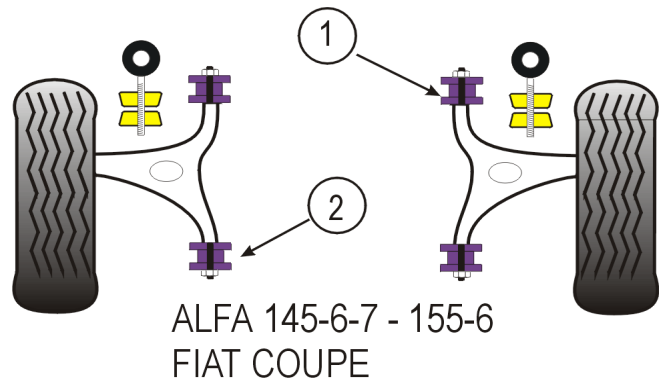

FIAT

TIPO

1988 to 1995

1	Front Lower Wishbone Front Bush		
	PFF1-801	2 per car	£27.45 ea

2	Front Lower Wishbone Rear Bush		
	PFF1-802	2 per car	£27.45 ea

KITS		
FRONT KIT	inc 1,2	£109.80

NOTES

FRONT BUSHES ARE DESIGNED TO FIT
GENUINE FIAT CONTROL ARMS
IF NON GENUINE ARMS
PLEASE CONTACT US
BEFORE ORDERING

Prices shown are GB Pounds plus VAT
All parts are priced individually
and should be ordered in the quantity
listed as "per car"

DRAWING REFERENCE 1-155