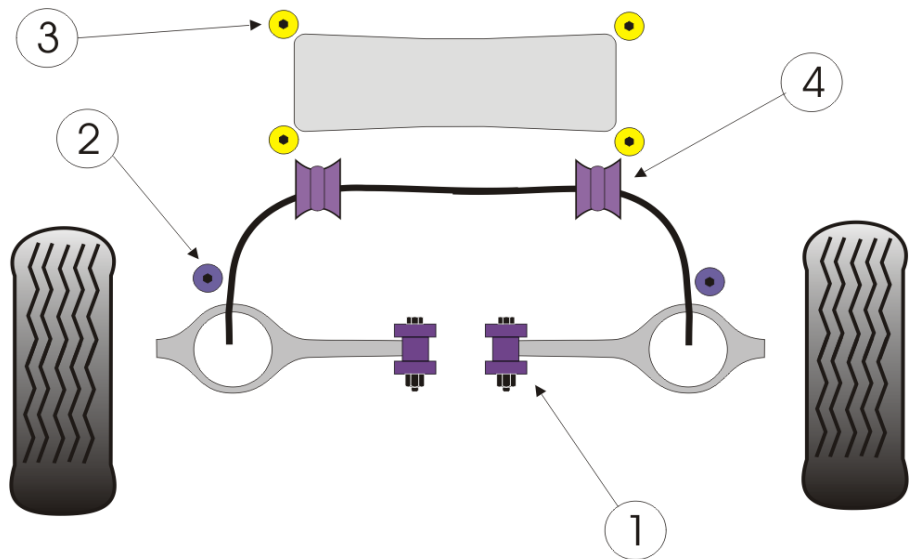

## T3 - TRANSPORTER, BUS, CARAVELLE, KOMBI

1980-1992

<b>1</b>	<b>Front Lower TCA Inner Bush</b>		
	PFF85-1001	2 per car	£16.45 ea

<b>2</b>	<b>Anti roll Bar Mount Bush</b>		
	PFF85-1002	4 per car	£7.65 ea

<b>KITS</b>	

<b>NOTES</b>	
	Check antiroll bar
	PFF85-1005-21 is for earlier vehicles (1980-1985)

Prices shown are GB Pounds plus VAT  
All parts are priced individually and should be ordered in the quantity listed as "per car"