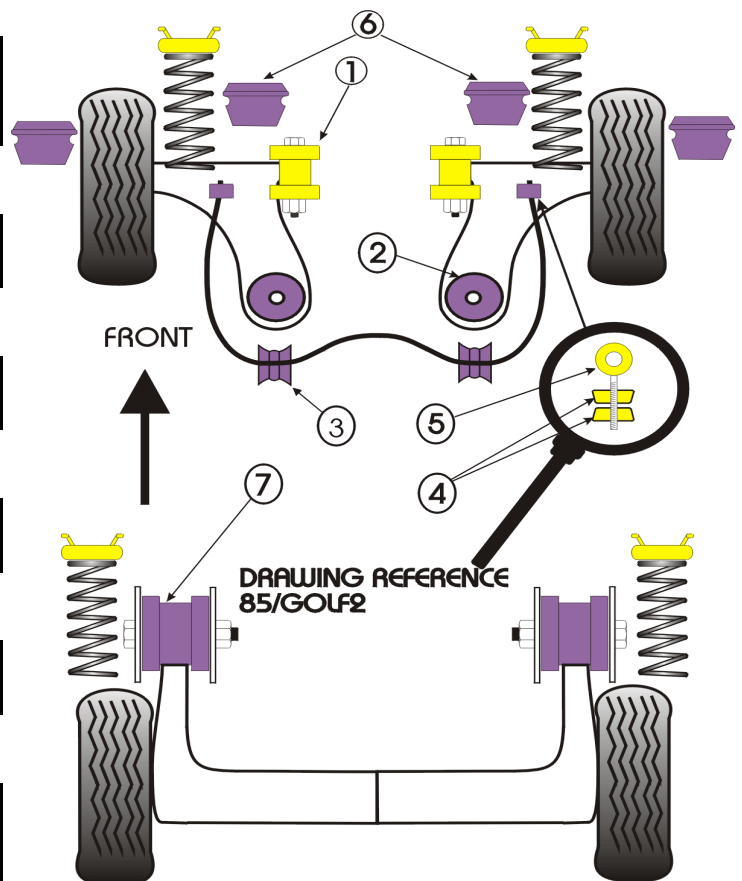

VOLKSWAGEN

CORRADO

1989 to 1995

1	Front Wishbone Inner Bush (Front)		
	PFF85-201	2 per car	£17.55 ea

2	Front Wishbone Inner Bush (Rear)		
	PFF85-203	2 per car	£17.55 ea

3	Front Anti Roll Bar Mount		
	PFF85-205	2 per car/18mm	£14.25 ea

4	Front Eye Bolt Mounting Bush**		
	PFF85-208**	2 per car	£10.95 ea

5	Front Anti Roll Bar Eye Bar Bush		
	PFF85-209	2 per car	£10.95 ea

6	Front Subframe Mounts		
	PFF85-250	4 per car	£7.95 ea

7	Rear Beam Mounting Bush*		
	PFR85-207	2 per car	£26.35 ea
	PFR85-206*	2 per car	£26.35 ea

SR	Non Power Steering Rack Mount		
	PFF85-231	2 per car	£10.95 ea

SR	Power Steering Rack Mount		
	PFF85-232	1 per car	£10.95 ea

SR	Power Steering Rack Mount		
	PFF85-233	1 per car	£10.95 ea

EX	Exhaust Mounts		
	EXH 006		£5.45 ea

BS	Bump Stop Front Rear		
	BS 006	2 per car	£8.75 ea
	BS 008	2 per car	£8.75 ea

KITS		
FRONT KIT	inc 1,2,3,4,5	£142.50
REAR KIT	inc 7	£52.70
FULL KIT		£195.20

NOTES		
*VR6 uses PFR85-206		
**PFR85-208 does NOT fit VR6		

Prices shown are GB Pounds plus VAT
All parts are priced individually
and should be ordered in the quantity
listed as "per car"

VW GOLF Mk2/3
See application lists
for exact specifications