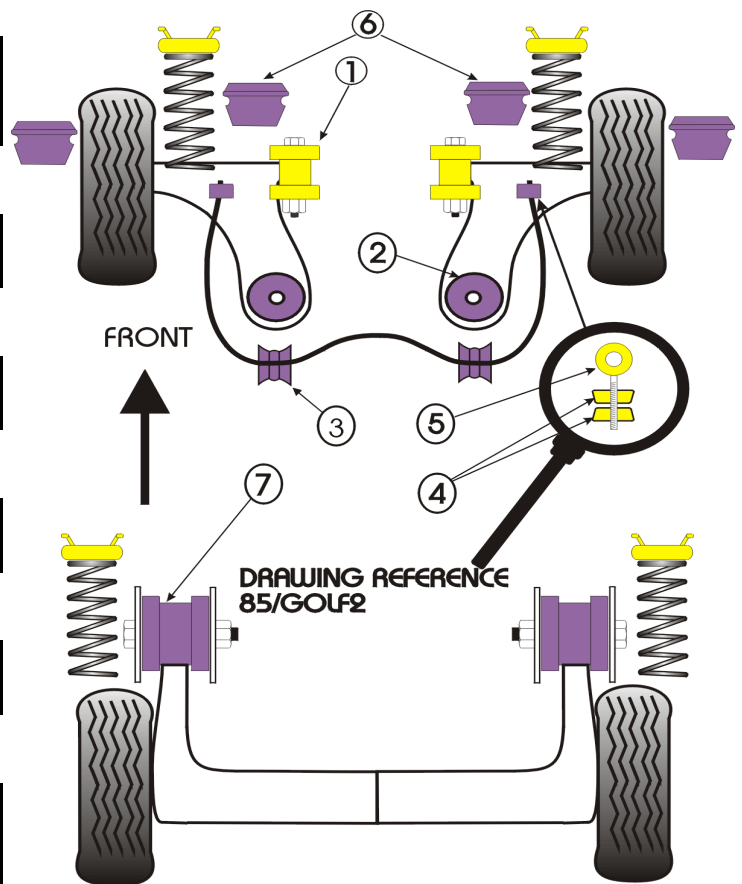

<b>KITS</b>		
FRONT KIT	inc 1,2,3,4,5	£142.50
REAR KIT	inc 7	£52.70
FULL KIT		£195.20

<b>NOTES</b>		
*VR6 uses PFR85-206		
**PFR85-208 does NOT fit VR6		

Prices shown are GB Pounds plus VAT  
All parts are priced individually  
and should be ordered in the quantity  
listed as "per car"