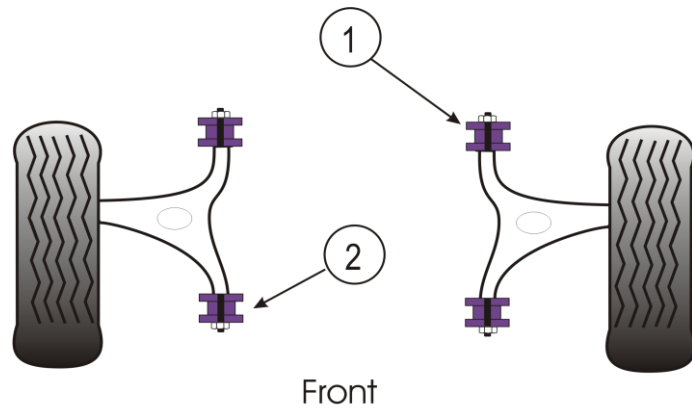

KITS

FRONT KIT	inc 1,2	£109.80
-----------	---------	---------

NOTES

FRONT BUSHES ARE DESIGNED TO FIT
GENUINE LANCIA CONTROL ARMS
IF NON GENUINE ARMS
PLEASE CONTACT US
BEFORE ORDERING

Prices shown are GB Pounds plus VAT

**All parts are priced individually
and should be ordered in the quantity
listed as "per car"**

Lancia Delta